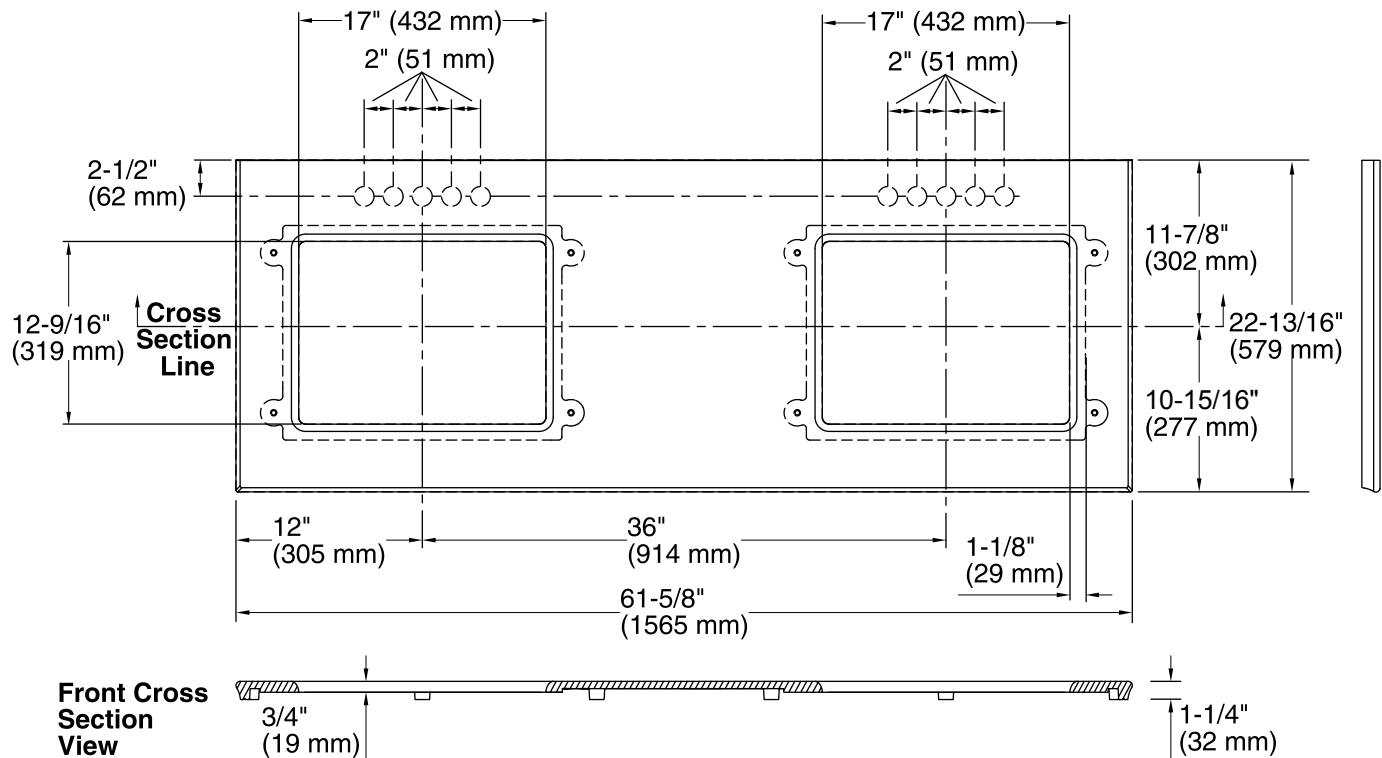

Notes

Install this product according to the installation instructions.

Observe all local plumbing and building codes. This countertop is designed to be installed with a KOHLER or standard-size vanity.

Faucet hole and sink-mounting locations are marked on the underside of the countertop.