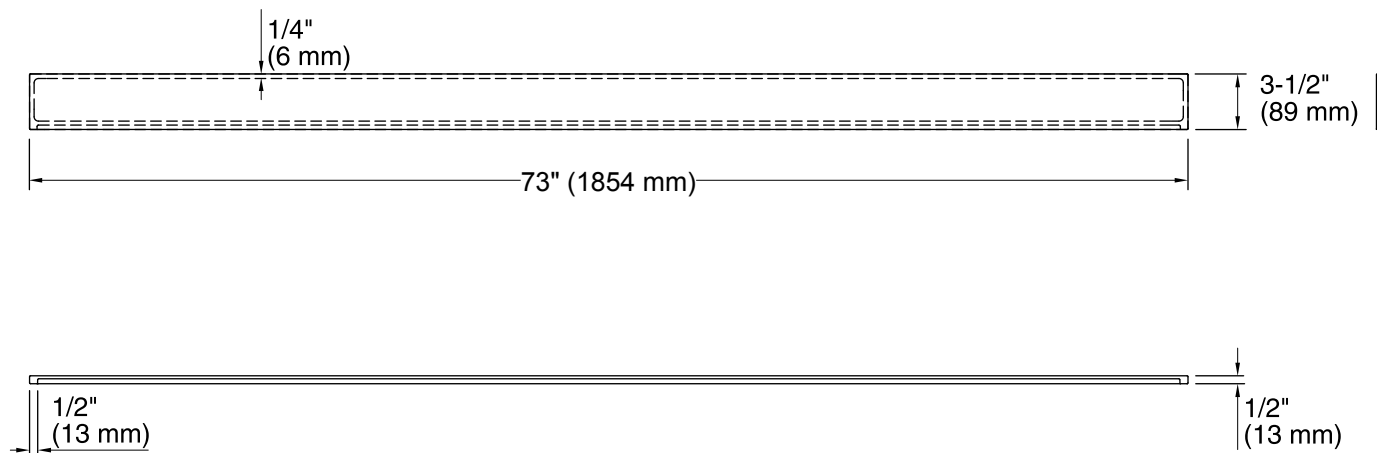

Technical Information

All product dimensions are nominal.

Installation: Vanity top/ITB

Notes

Install this product according to the installation instructions.