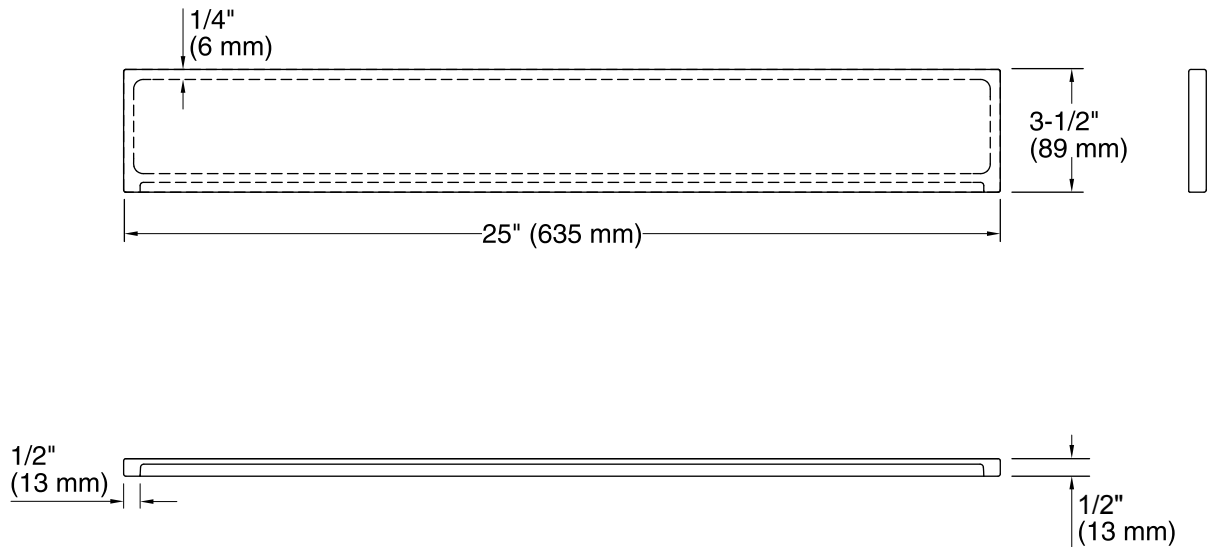

Solid/Expressions®

Bathroom Vanity Top - Back Splash

K-5444

Features

- For use with KOHLER Solid/Expressions 24-inch solid-surface vanity tops.
- Includes one panel.
- Optional side splashes available (K-5451 sold separately).

Color	Code	Description
	S33	White Expressions
	S34	Almond Expressions
	S35	Biscuit Expressions
	S36	Ice Grey Expressions

Technical Information

All product dimensions are nominal.

Installation: Vanity top/ITB