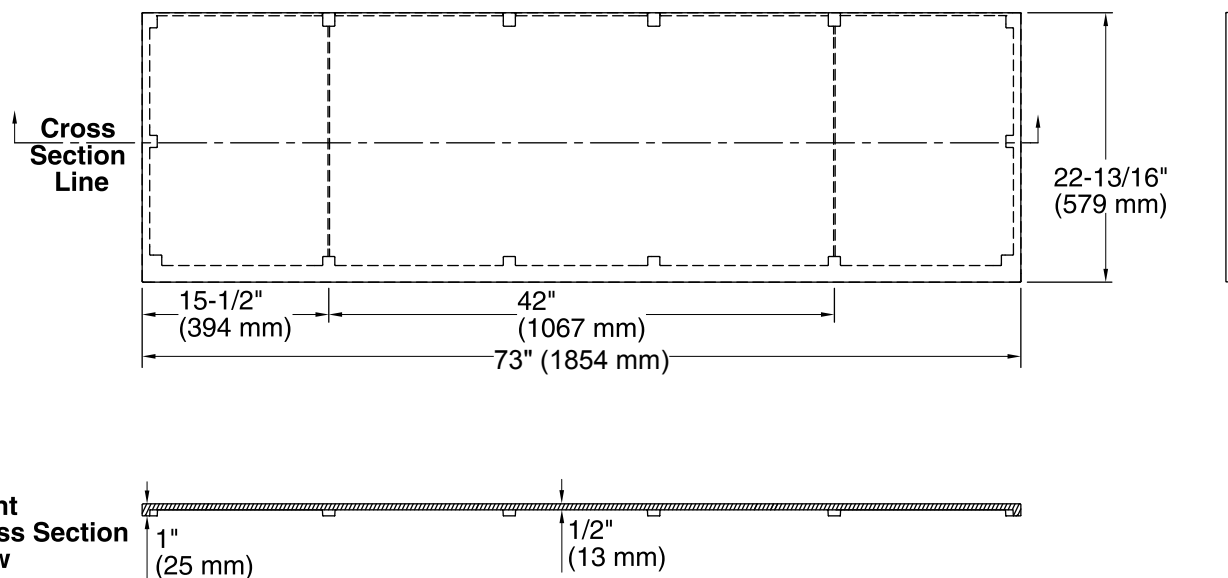

Features

- Pairs with KOHLER drop-in and above-counter bathroom sinks.
- Pilot holes for single, 4-inch centerset, and 8-inch wideset faucets.
- Coordinates with the industry-standard 72-inch vanities in the KOHLER® Tailored vanity collection.
- Field trimmable for alcove and corner installations.
- Optional side and backsplashes available (sold separately).

Material

- Solid surface.

Installation

- Vanity top.
- Accommodates single, 4-inch, and 8-inch center faucet configurations.

Codes/Standards

None Applicable

KOHLER® One-Year Limited Warranty

See website for detailed warranty information.

Available Colors/Finishes

Color tiles intended for reference only.

Color	Code	Description
	S33	White Expressions
	S34	Almond Expressions
	S35	Biscuit Expressions
	S36	Ice Grey Expressions

Technical Information

All product dimensions are nominal.

Installation: Vanity top/ITB

Notes

Install this product according to the installation instructions.

Observe all local plumbing and building codes.

This countertop is designed to be installed with a KOHLER or standard-size vanity.