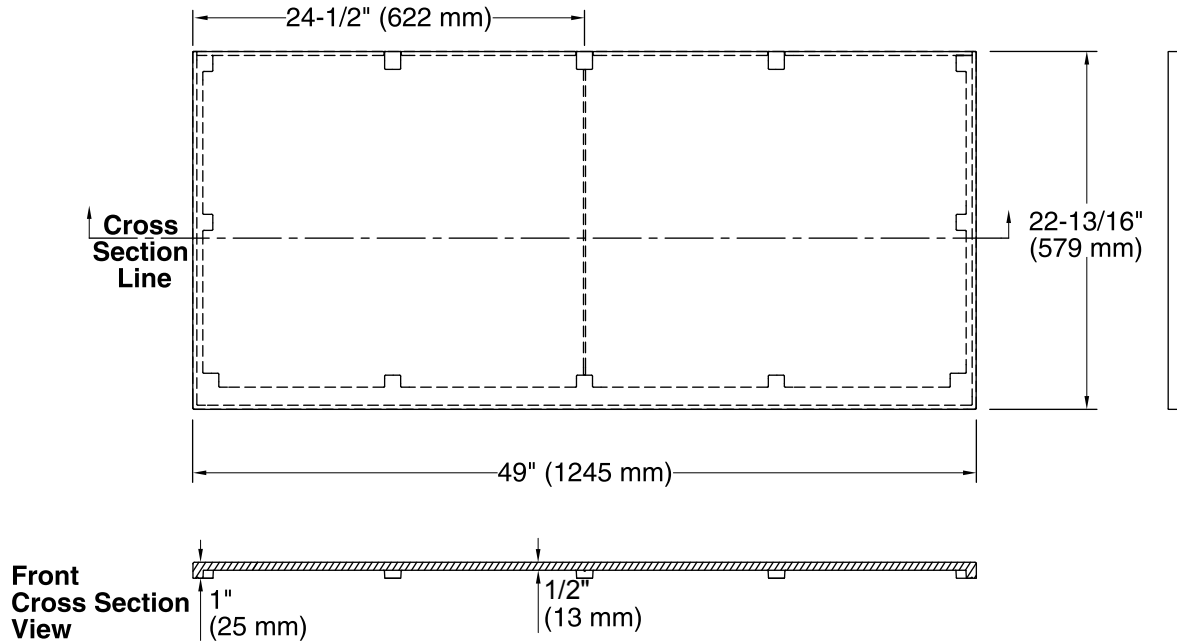

Technical Information

All product dimensions are nominal.

Installation: Vanity top/ITB

Notes

Install this product according to the installation instructions.

Observe all local plumbing and building codes. This countertop is designed to be installed with a KOHLER or standard-size vanity.