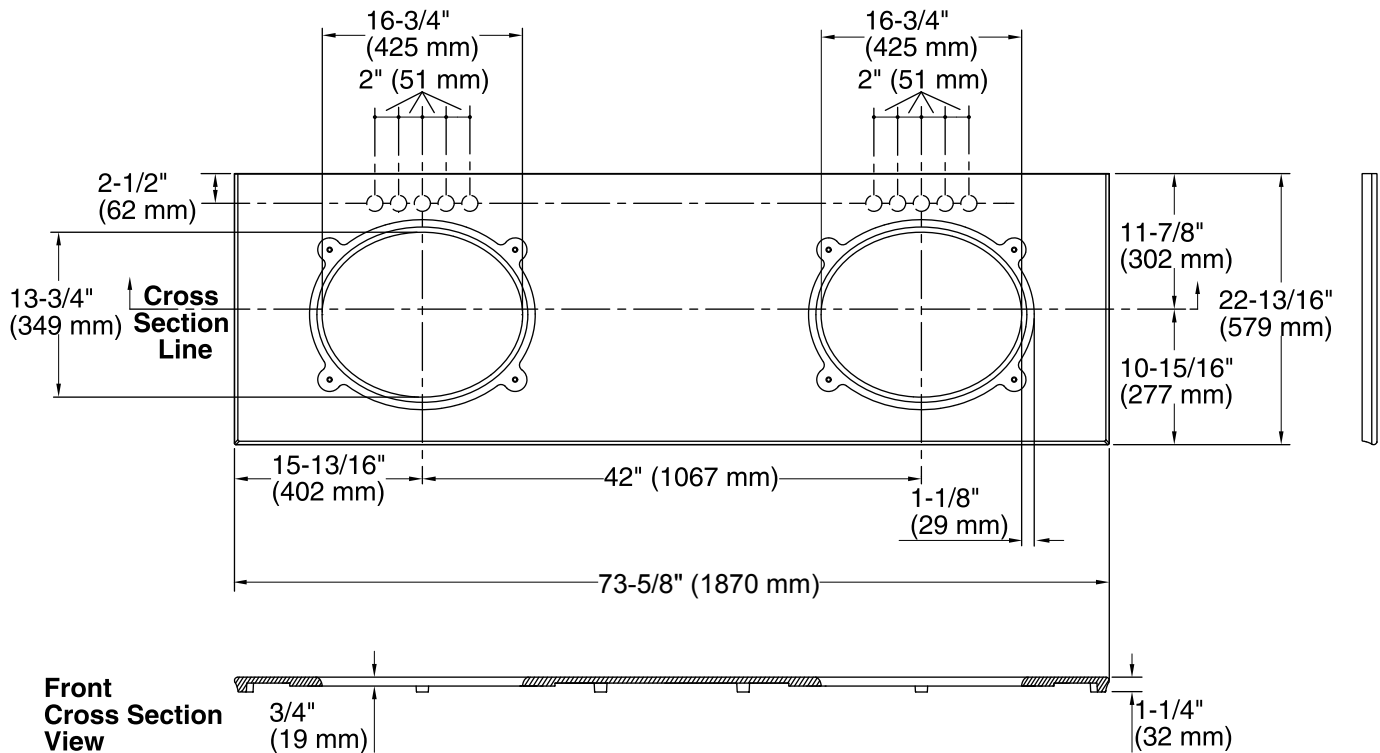

Notes

- Install this product according to the installation instructions.
- Observe all local plumbing and building codes.
- This countertop is designed to be installed with a KOHLER or standard-size vanity.
- Faucet hole and sink-mounting locations are marked on the underside of the countertop.