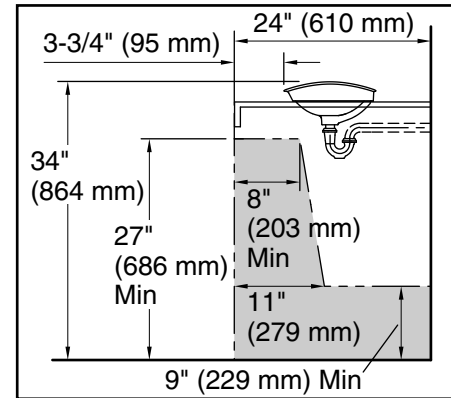

Iron Plains® Oval Wading Pool®
 bathroom sink with Lavender Grey painted underside
K-5403-LG

Recommended ADA Installation

Standard Installation

Technical Information

All product dimensions are nominal.

- Bowl configuration: Single
- Installation: Vessel
- Bowl area: Length: 19-3/4" (501 mm)
 Width: 13-1/4" (337 mm)
 Bowl depth: 4-15/16" (126 mm)
 With overflow: Yes
 Water depth: 2-1/4" (58 mm)
- Drain hole: 1-3/4" (44 mm)
- Template: 1222633-7, required, included