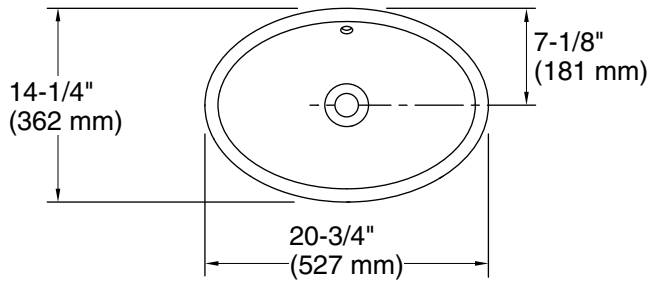

Iron Plains® Oval Wading Pool®
 bathroom sink with Lavender Grey painted underside
K-5403-LG

Recommended ADA Installation

Standard Installation

Technical Information

All product dimensions are nominal.

- Bowl configuration: Single
- Installation: Vessel
- Bowl area: Length: 19-3/4" (501 mm)
 Width: 13-1/4" (337 mm)
 Bowl depth: 4-15/16" (126 mm)
 With overflow: Yes
 Water depth: 2-1/4" (58 mm)
- Drain hole: 1-3/4" (44 mm)
- Template: 1222633-7, required, included