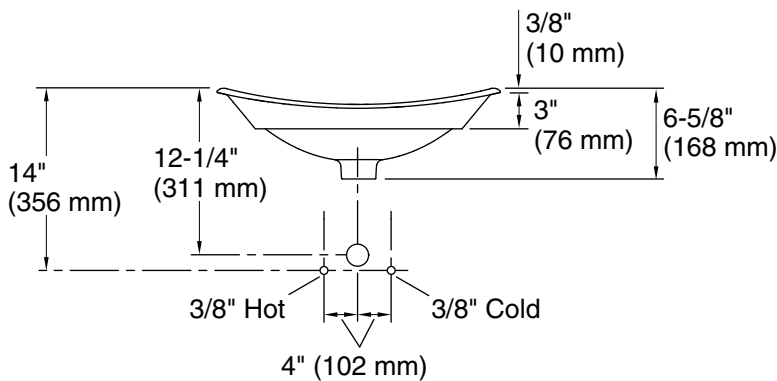

Iron Plains® Oval Wading Pool®
 bathroom sink with Lavender Grey painted underside
K-5403-LG

Recommended ADA Installation

Standard Installation

Technical Information

All product dimensions are nominal.

- Bowl configuration: Single
- Installation: Vessel
- Bowl area: Length: 19-3/4" (501 mm)
 Width: 13-1/4" (337 mm)
 Bowl depth: 4-15/16" (126 mm)
 With overflow: Yes
 Water depth: 2-1/4" (58 mm)
- Drain hole: 1-3/4" (44 mm)
- Template: 1222633-7, required, included