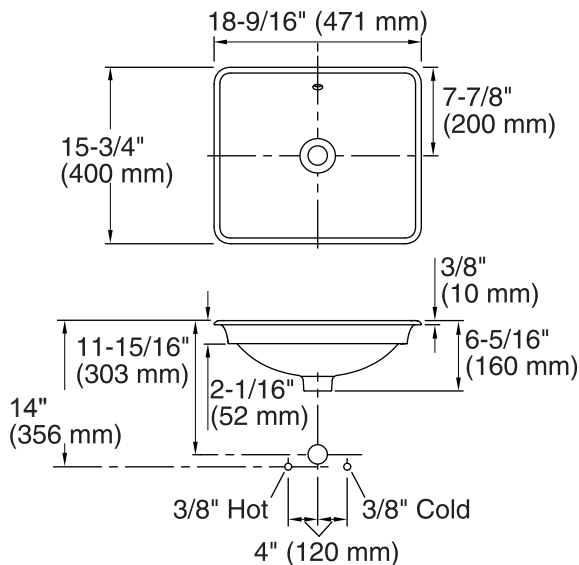

bathroom sink with White painted underside

K-5400-W

Technical Information

All product dimensions are nominal.

- Bowl configuration: Single
- Installation: Vessel
- Bowl area (Only): Length: 17-1/2" (445 mm)
 Width: 14-3/4" (375 mm)
 Bowl depth: 4-9/16" (116 mm)
 With overflow: Yes
 Water depth: 2-15/16" (74 mm)
- Template: 1222632-7, required, included