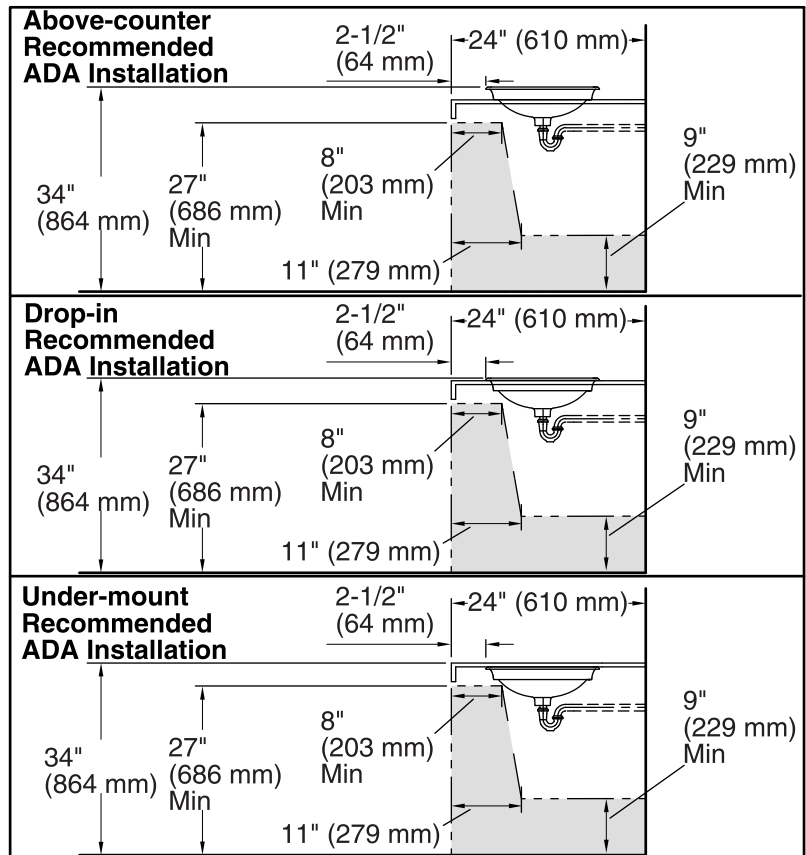

Iron Plains® Rectangle Wading Pool®

bathroom sink with White painted underside
K-5400-W

Features

- Rectangular basin.
- No faucet holes; requires wall- or counter-mount faucet.
- Overflow drain.
- White painted underside.

bathroom sink with White painted underside

K-5400-W

Technical Information

All product dimensions are nominal.

- Bowl configuration: Single
- Installation: Vessel
- Bowl area (Only): Length: 17-1/2" (445 mm)
 Width: 14-3/4" (375 mm)
 Bowl depth: 4-9/16" (116 mm)
 With overflow: Yes
 Water depth: 2-15/16" (74 mm)
- Template: 1222632-7, required, included