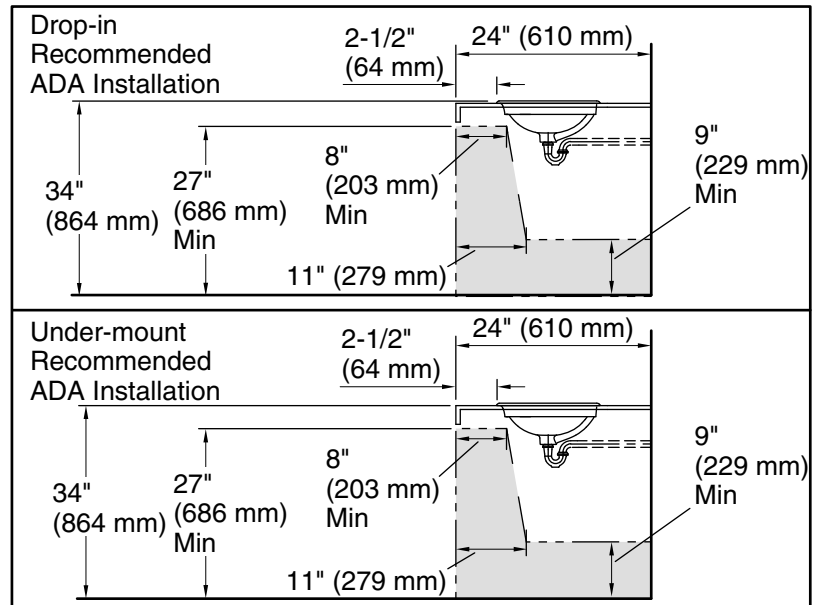

K-5400-PL

Technical Information

All product dimensions are nominal.

- Bowl configuration: Single
- Installation: Vessel
- Bowl area (Only):
 - Length: 17-1/2" (445 mm)
 - Width: 14-3/4" (375 mm)
 - Bowl depth: 4-9/16" (116 mm)
 - With overflow: Yes
 - Water depth: 2-15/16" (74 mm)
- Drain hole: 1-3/4" (44 mm)
- Template: 1222632-7, required, included
1222632-7, required, included
1222632-7, required, included