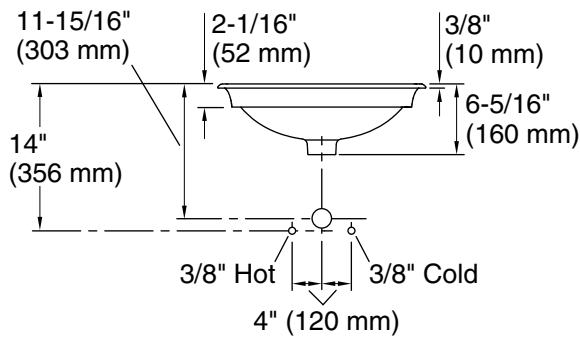

K-5400-PL

Technical Information

All product dimensions are nominal.

- Bowl configuration: Single
- Installation: Vessel
- Bowl area (Only):
 - Length: 17-1/2" (445 mm)
 - Width: 14-3/4" (375 mm)
 - Bowl depth: 4-9/16" (116 mm)
 - With overflow: Yes
 - Water depth: 2-15/16" (74 mm)
- Drain hole: 1-3/4" (44 mm)
- Template: 1222632-7, required, included
1222632-7, required, included
1222632-7, required, included