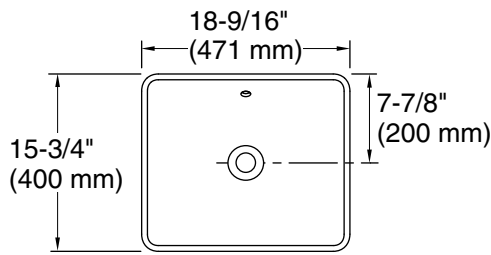

See website for detailed warranty information.

Available Colors/Finishes

Color tiles intended for reference only.

Color Code Description

■ PLM Black Plum

Iron Plains® Rectangle Wading Pool®

bathroom sink with Black Plum painted underside

K-5400-PL

Technical Information

All product dimensions are nominal.

- Bowl configuration: Single
- Installation: Vessel
- Bowl area (Only):
 - Length: 17-1/2" (445 mm)
 - Width: 14-3/4" (375 mm)
 - Bowl depth: 4-9/16" (116 mm)
 - With overflow: Yes
 - Water depth: 2-15/16" (74 mm)
- Drain hole: 1-3/4" (44 mm)
- Template: 1222632-7, required, included
1222632-7, required, included
1222632-7, required, included