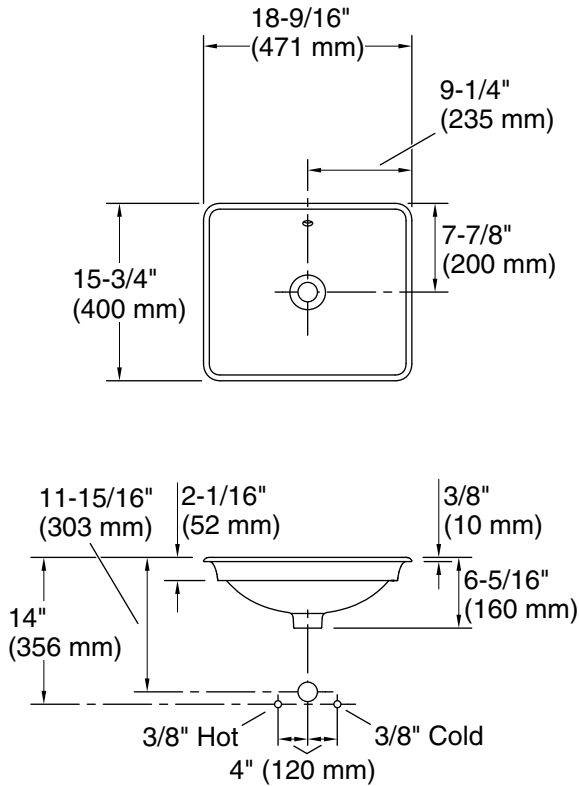

### Technical Information

All product dimensions are nominal.

Bowl configuration: Single

Bowl area (Only):  
 Length: 17-1/2" (445 mm)  
 Width: 14-3/4" (375 mm)  
 Bowl depth: 4-9/16" (116 mm)  
 Water depth: 2-15/16" (74 mm)

With overflow: Yes

Drain hole: 1-3/4" (45 mm)

Template: 1222632-7, required, included