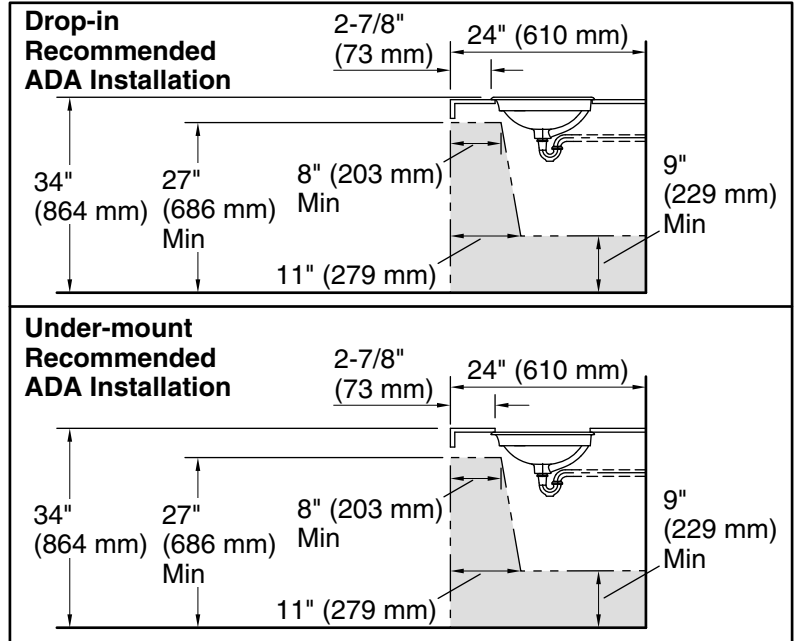

### Technical Information

All product dimensions are nominal.

Bowl configuration: Single

Bowl area (Only):  
 Length: 17-1/2" (445 mm)  
 Width: 14-3/4" (375 mm)  
 Bowl depth: 4-9/16" (116 mm)  
 Water depth: 2-15/16" (74 mm)