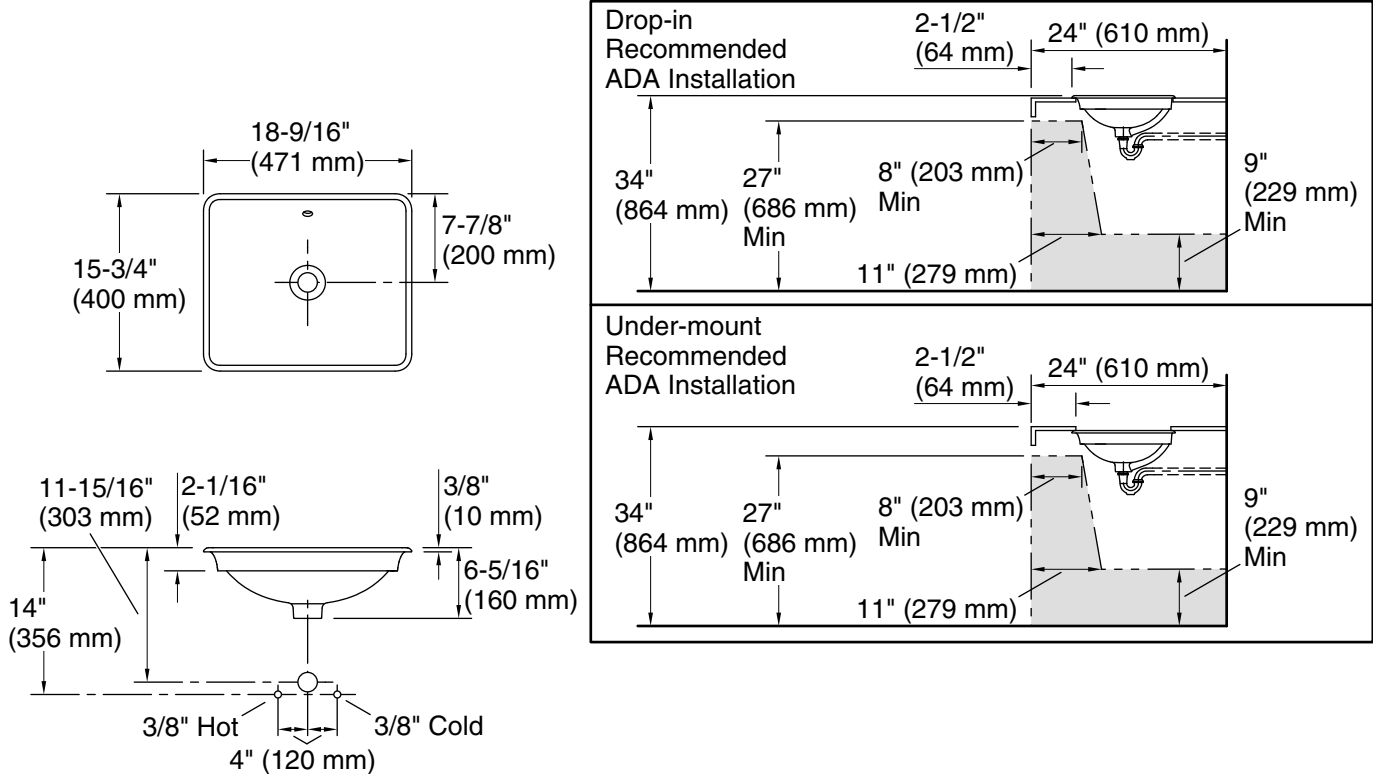

K-5400-LG

Technical Information

All product dimensions are nominal.

- Bowl configuration: Single
- Installation: Vessel
- Bowl area (Only):
 - Length: 17-1/2" (445 mm)
 - Width: 14-3/4" (375 mm)
 - Bowl depth: 4-9/16" (116 mm)
 - With overflow: Yes
 - Water depth: 2-15/16" (74 mm)
- Drain hole: 1-3/4" (44 mm)
- Template: 1222632-7, required, included
1222632-7, required, included
1222632-7, required, included