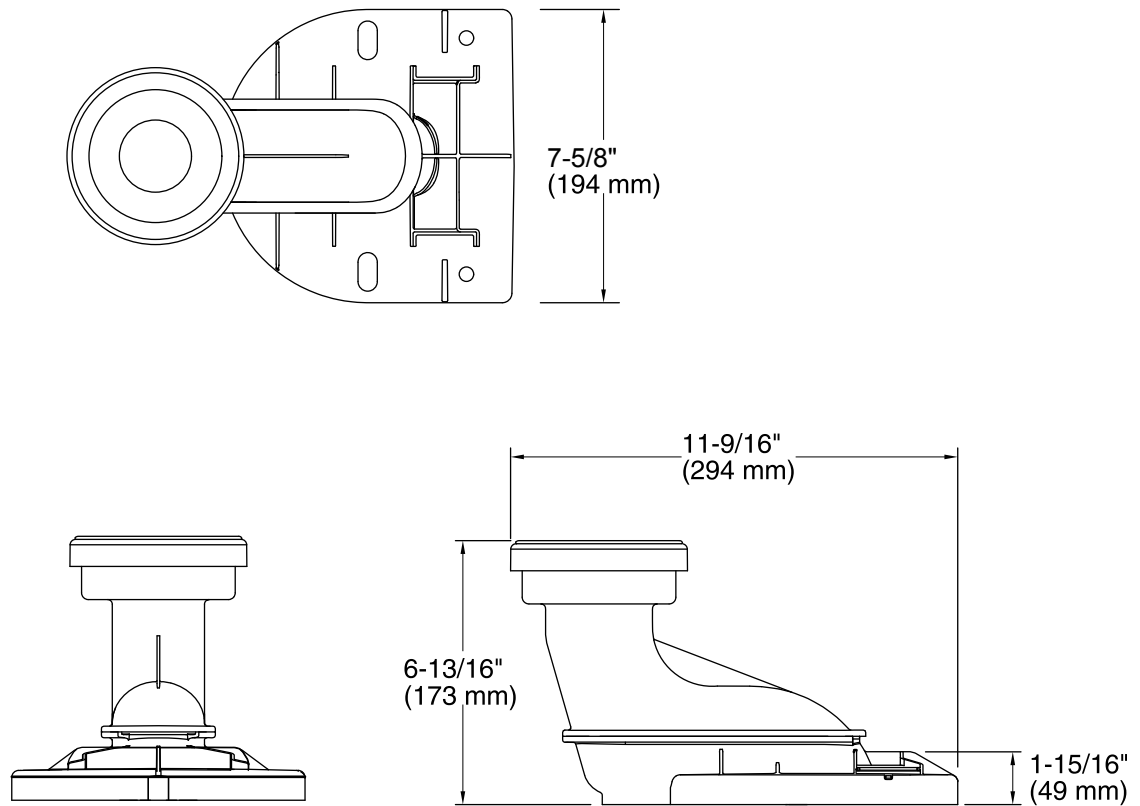

10" Rough-in Full Skirt Trap and Attachment System K-5383

Features

- 10" (254 mm) rough-in
- Converts standard 12" (305 mm) rough-in products to 10" (254 mm) configuration
- Plastic trapway
- For use with the K-3981 Tresham one-piece toilet, K-6428 Memoirs Stately skirted one-piece toilet and K-6424 Memoirs Classic skirted one-piece toilet

Codes/Standards

ASME A112.19.2/CSA B45.1

KOHLER® One-Year Limited Warranty

See website for detailed warranty information.

10" Rough-in Full Skirt Trap and Attachment System K-5383

Technical Information

All product dimensions are nominal.

Rough-in: 10" (254 mm)

Notes

Install this product according to the installation instructions.