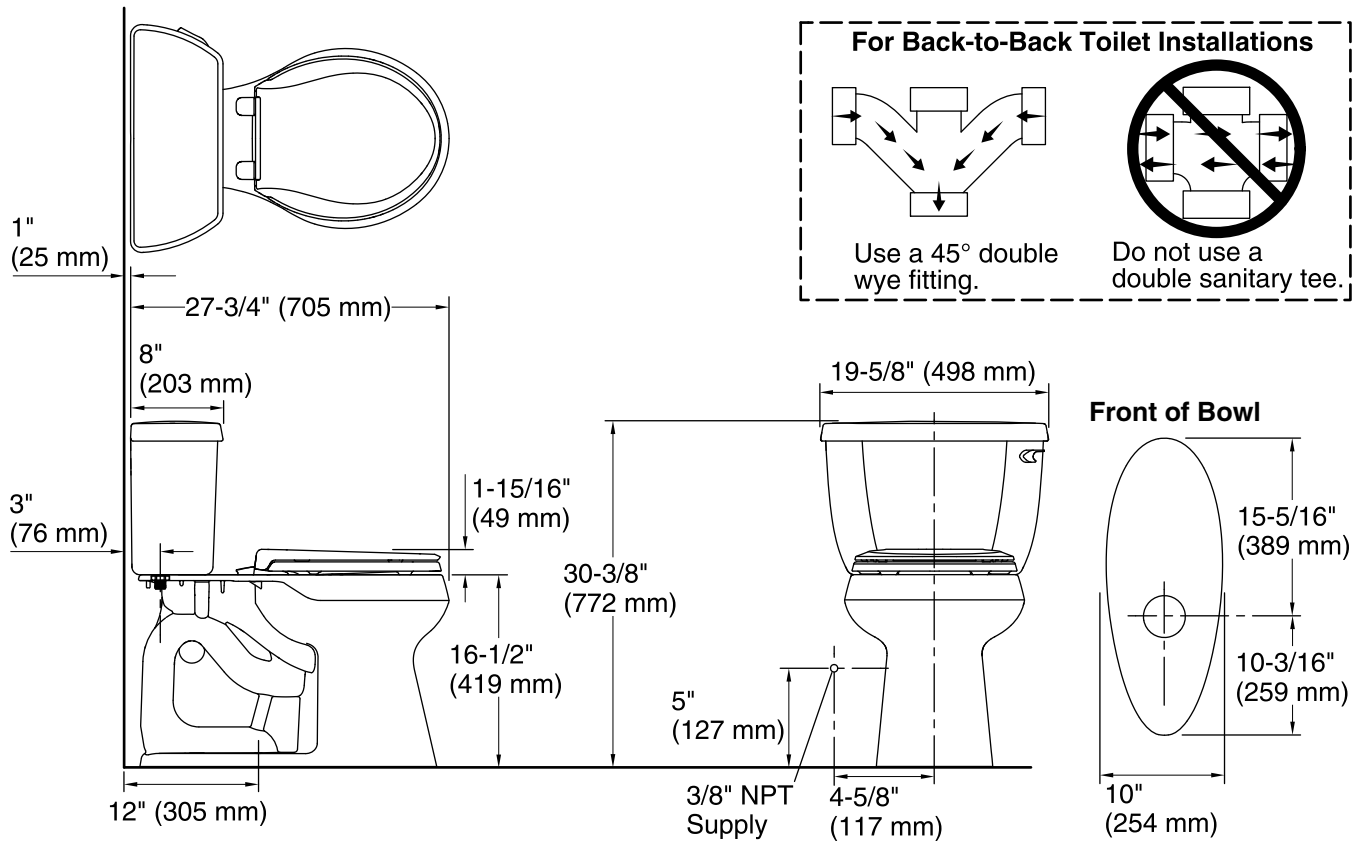

Highline® Classic Comfort Height®

Comfort Height Two-piece Toilet

K-5296-RA

Features

- Two-piece toilet.
- Round-front bowl offers an ideal solution for smaller baths and powder rooms.
- Comfort Height® feature offers chair-height seating that makes sitting down and standing up easier for most adults.
- 1.28 gallons per flush (gpf).
- Right-hand Polished Chrome trip lever included.
- Combination consists of the K-4436-RA tank and the K-5393 bowl.

2-16-2019 16:00 - US/CA

THE BOLD LOOK
OF **KOHLER**®

Highline® Classic Comfort Height®

Comfort Height Two-piece Toilet

K-5296-RA

Technical Information

All product dimensions are nominal.

Toilet type: Two-piece, Floor-mount

Waste Outlet: Floor

Bowl shape: Round-front

Flush type: Class Five®

Trap passageway: 2-1/8" (54 mm)

Water Consumption

Full: 1.28 gpf (4.8 lpf)

Water surface size: 10-1/2" x 8-1/4" (267 mm x 210 mm)

Rim to water surface: 5-3/8" (137 mm)

Rough-in: 12

Seat-mounting holes: 5-1/2" (140 mm)

Notes

Install this product according to the installation instructions.

For back-to-back toilet installations: Use only a 45° double wye fitting.