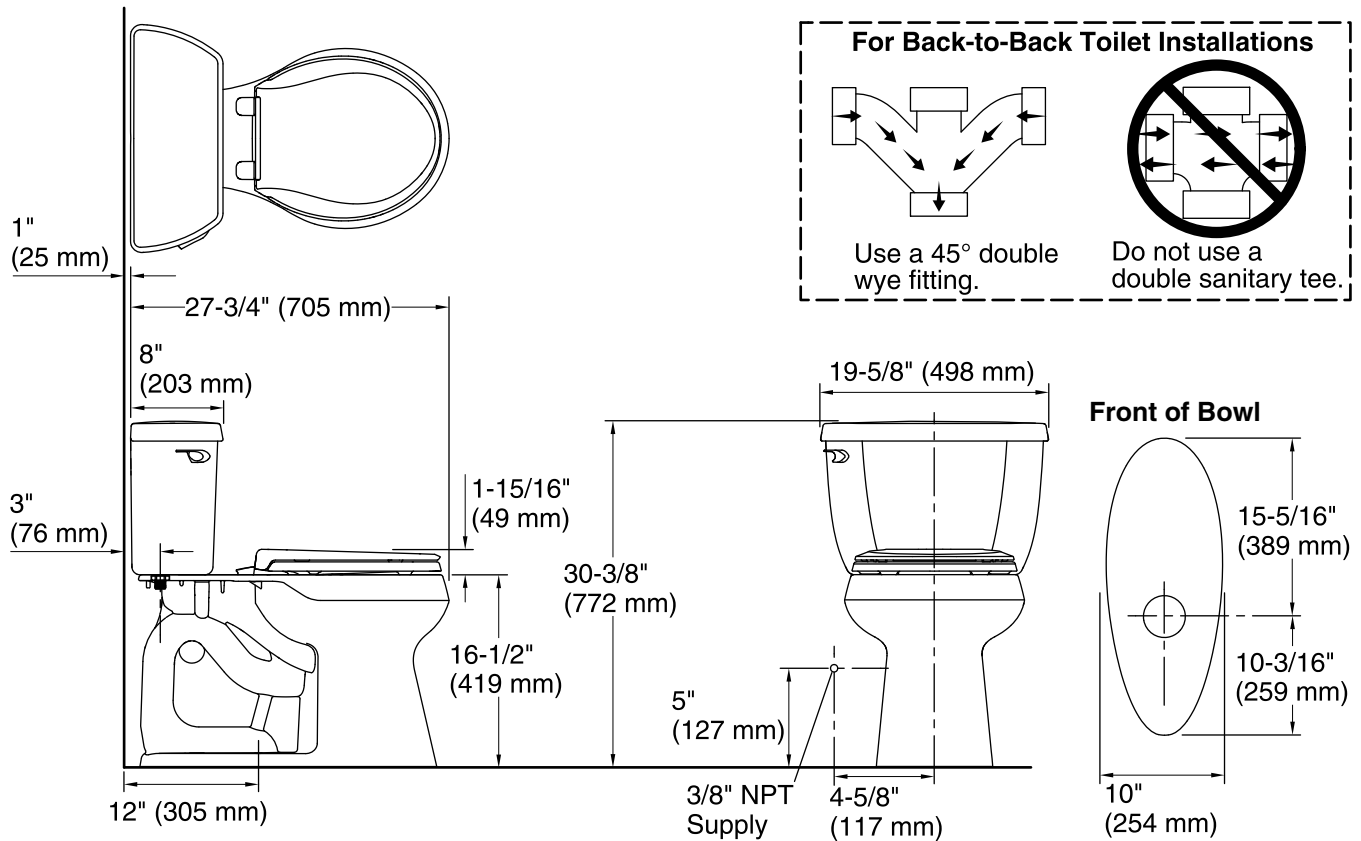

Highline® Classic Comfort Height®

Comfort Height® Two-piece Toilet
K-5296

Features

- Two-piece toilet.
- Round-front bowl offers an ideal solution for smaller baths and powder rooms.
- Comfort Height® feature offers chair-height seating that makes sitting down and standing up easier for most adults.
- 1.28 gallons per flush (gpf).
- Standard left-hand Polished Chrome trip lever included.
- Combination consists of the K-4436 tank and the K-5393 bowl.

Included Components

Product consists of:

- K-5393 Comfort Height® Round-Front Bowl
- K-4436 Toilet Tank

Additional Components:

- Floor mounting kit
- Tank cover
- Trip lever

Codes/Standards

- ASME A112.19.2/CSA B45.1
- DOE - Energy Policy Act 1992
- EPA WaterSense®
- California Energy Commission (CEC)

Highline® Classic Comfort Height®

Comfort Height® Two-piece Toilet

K-5296

Technical Information

All product dimensions are nominal.

Toilet type: Two-piece, Floor-mount

Waste Outlet: Floor

Bowl shape: Round-front

Flush type: Class Five®

Trap passageway: 2-1/8" (54 mm)

Water Consumption

Full: 1.28 gpf (4.8 lpf)

Water surface size: 10-1/2" x 8-1/4" (267 mm x 210 mm)

Rim to water surface: 5-3/8" (137 mm)

Rough-in: 12

Seat-mounting holes: 5-1/2" (140 mm)