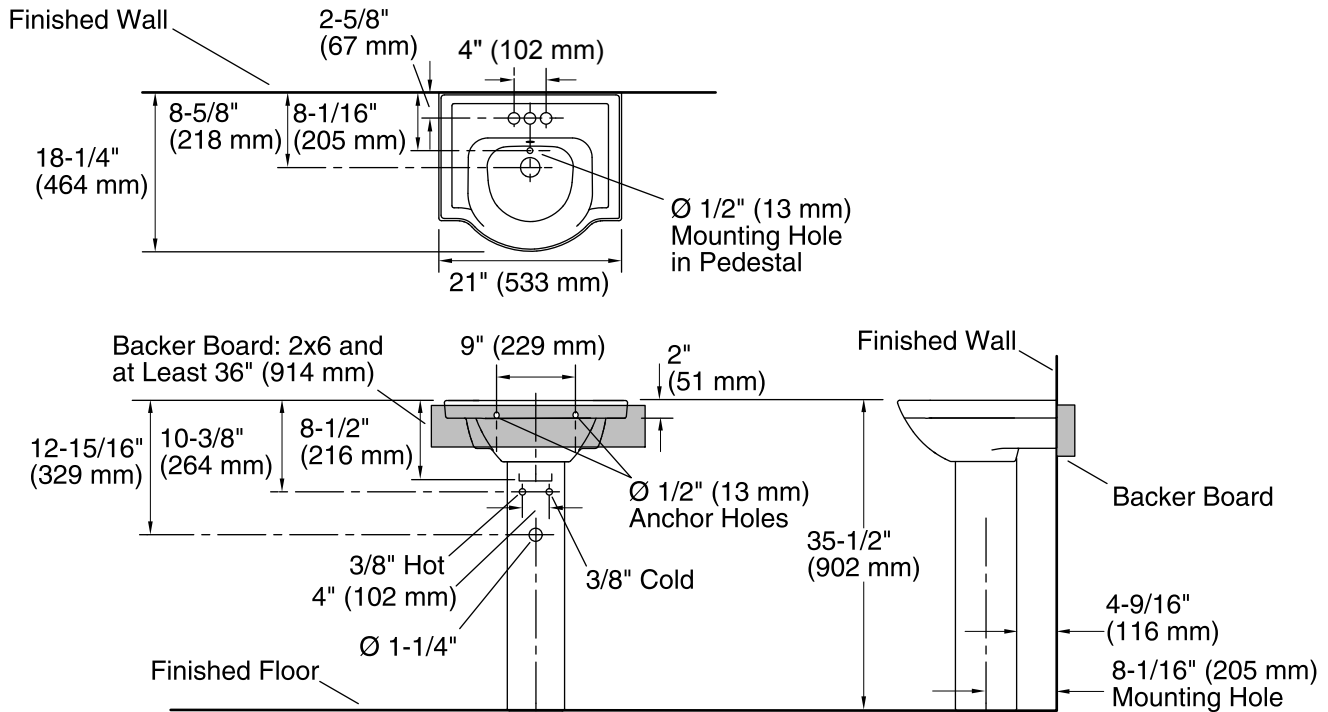

Features

- Ample side deck space for toiletries.
- 4-inch center faucet holes.
- Combination consists of the K-5247-4 basin and the K-5246 pedestal.

Material

- Vitreous china.

Installation

- Pedestal

Recommended Products/Accessories

K-7605-P Angle Supply with Stop (pair)
K-8998 P-Trap

Optional Products/Accessories

1041816 Hardware kit, Hollow Wall

Included Components

Product consists of:

K-5246 Bathroom Pedestal
K-5247-4 Centerset Sink Basin

Additional Components:

Accessory pack
Bathroom Sink, 4" (102 mm) Centers
Pedestal
Rubber Pads

Codes/Standards

ASME A112.19.2/CSA B45.1

KOHLER® One-Year Limited Warranty

See website for detailed warranty information.

Technical Information

All product dimensions are nominal.

Installation:	Pedestal
Bowl area:	Length: 13-3/4" (349 mm) Width: 12-5/8" (321 mm) Water depth: 4" (102 mm)
Number of deck holes:	3
Faucet hole spacing:	4" (102 mm)
Faucet hole(s):	1-1/4" (32 mm)
Drain hole:	1-3/4" (44 mm)