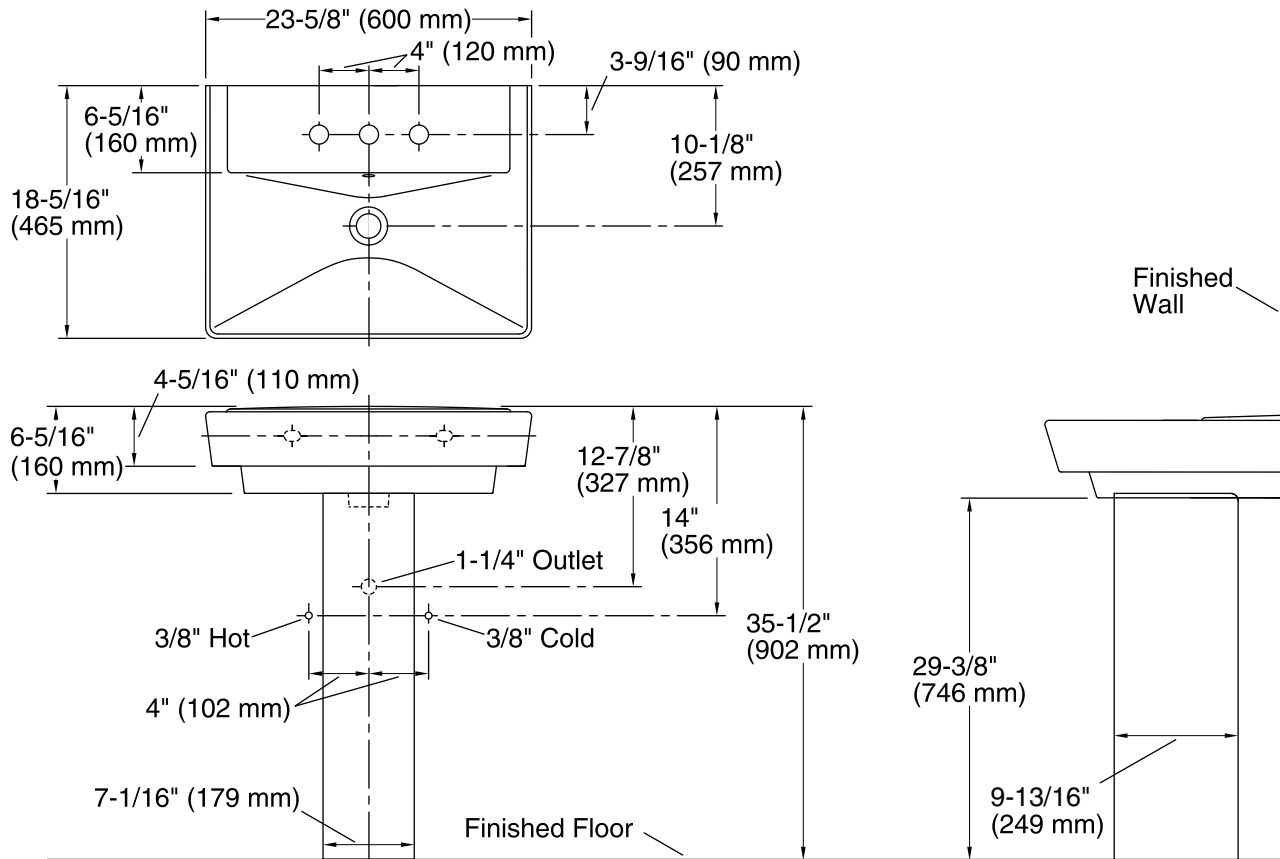

Features

- 8-inch center faucet holes.
- Deep, V-shaped basin.
- Overflow drain with included K-4061 Polished Chrome cap.
- Combination consists of the K-5027-8 basin and the K-5032 pedestal.
- Coordinates with other products in the Rêve collection.

Material

- Fireclay

Installation

- Pedestal

Included Components

Product consists of:

K-5027-8 Pedestal/Wall-mount Bathroom Sink

K-5032 Bathroom Sink Pedestal

	0	White
	96	Biscuit
	47	Almond

Technical Information

All product dimensions are nominal.

Bowl configuration:	Single
Installation:	Pedestal
Bowl area (Only):	Length: 23-5/8" (600 mm) Width: 12" (305 mm) Water depth: 3" (76 mm)
Number of deck holes:	3
Faucet hole spacing:	8" (203 mm)
Faucet hole(s):	1-3/8" (35 mm)
Drain hole:	1-3/4" (44 mm)