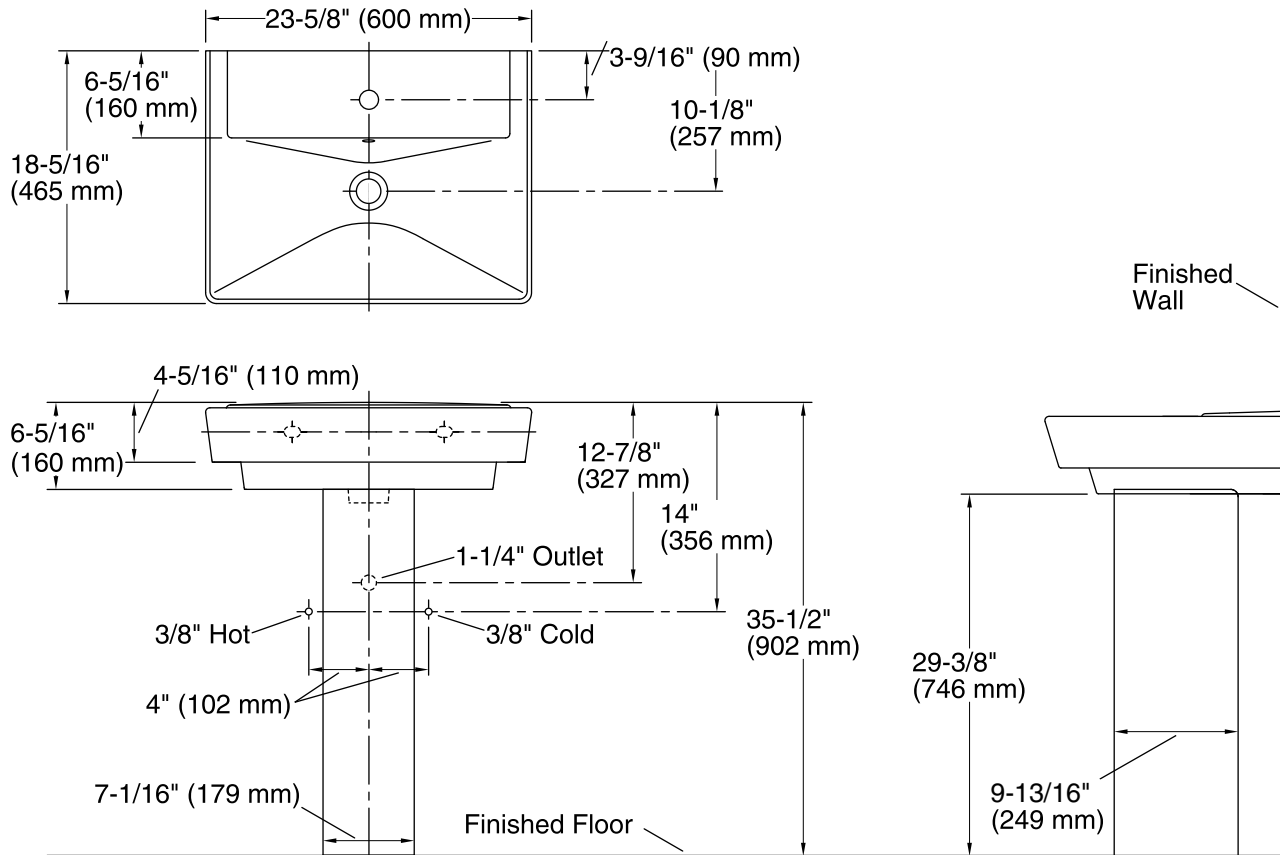

Features

- Single faucet hole.
- Deep, V-shaped basin.
- Overflow drain with included K-4061 Polished Chrome cap.
- Combination consists of the K-5027-1 basin and the K-5032 pedestal.
- Coordinates with other products in the Rêve collection.

Material

- Fireclay

Installation

- Pedestal

Included Components

Product consists of:

- K-5027-1 Pedestal/Wall-mount Bathroom Sink
- K-5032 Bathroom Sink Pedestal

Codes/Standards

	0	White
	HW1	Honed White
	96	Biscuit
	47	Almond

Technical Information

All product dimensions are nominal.

Bowl configuration:	Single
Installation:	Pedestal
Bowl area (Only):	Length: 23-5/8" (600 mm) Width: 12" (305 mm) Water depth: 3" (76 mm)
Number of deck holes:	1
Faucet hole(s):	1-3/8" (35 mm)
Drain hole:	1-3/4" (44 mm)