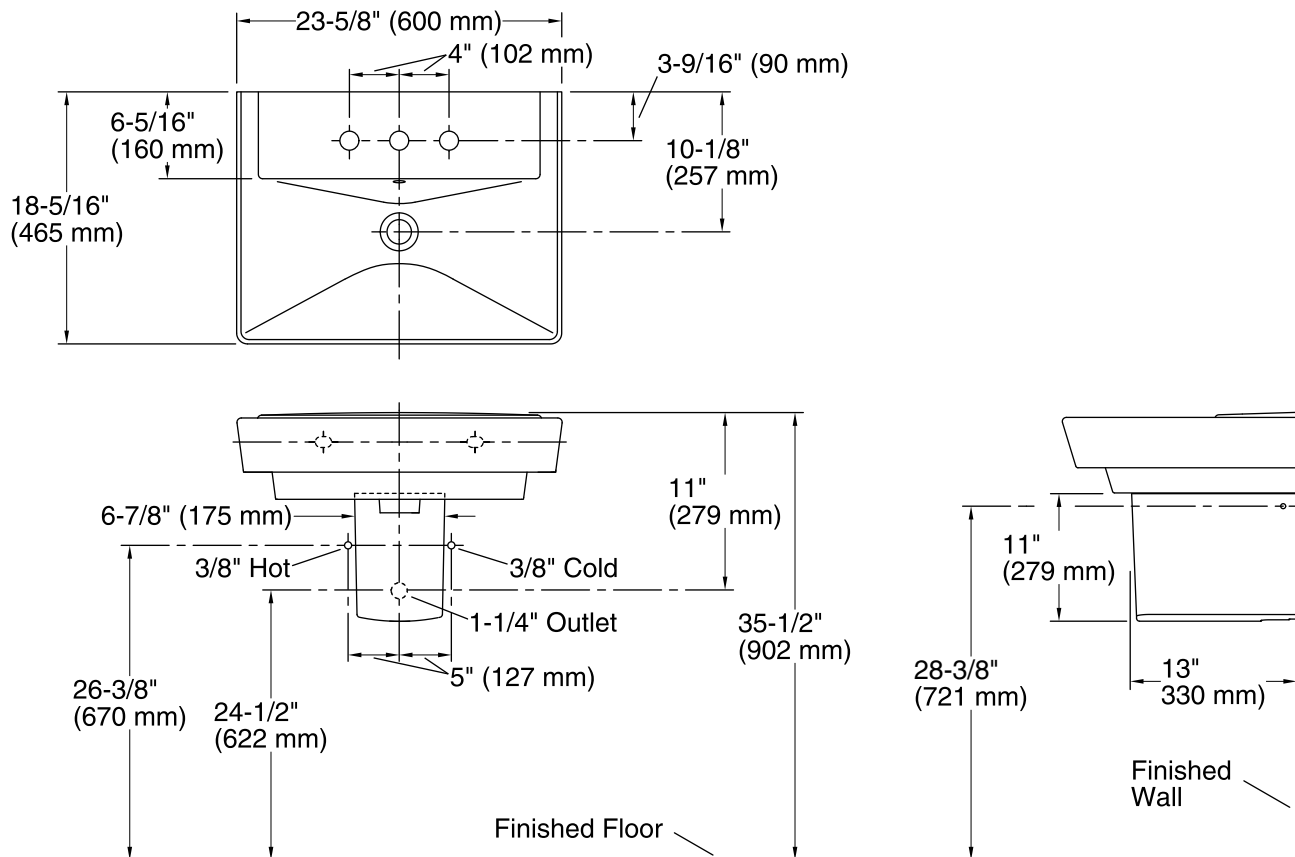

Features

- 8-inch center faucet holes.
- Deep, V-shaped basin.
- Overflow drain with included K-4061 Polished Chrome cap.
- Combination consists of the K-5027-8 basin and the K-5031 shroud.
- Coordinates with other products in the Rêve collection.

Material

- Fireclay

Installation

- Wall-mount

Included Components

Product consists of:

K-5031 Wall-mount Sink Shroud

K-5027-8 Pedestal/Wall-mount Bathroom Sink

| | | |
|--|----|---------|
|  | 0 | White |
|  | 96 | Biscuit |
|  | 47 | Almond |

Technical Information

All product dimensions are nominal.

| | |
|-----------------------|--|
| Bowl configuration: | Single |
| Installation: | Wall-mount |
| Bowl area (Only): | Length: 23-5/8" (600 mm) Width: 12" (305 mm) Water depth: 3" (76 mm) |
| Number of deck holes: | 3 |
| Faucet hole spacing: | 8" (203 mm) |
| Faucet hole(s): | 1-3/8" (35 mm) |
| Drain hole: | 1-3/4" (44 mm) |