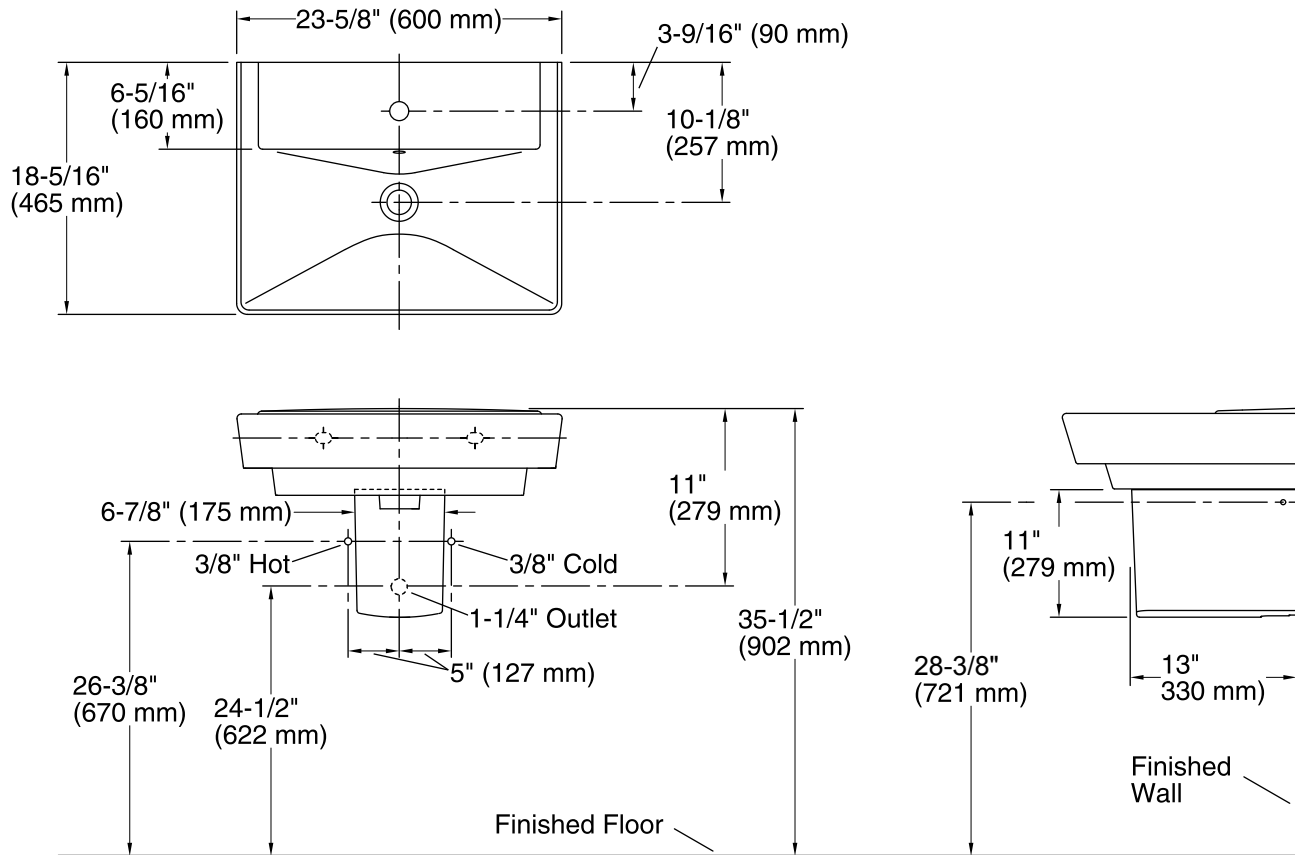

Features

- Single faucet hole.
- Deep, V-shaped basin.
- Overflow drain with included K-4061 Polished Chrome cap.
- Combination consists of the K-5027-1 basin and the K-5031 shroud.
- Coordinates with other products in the Rêve collection.

Material

- Fireclay

Installation

- Wall-mount

Included Components

Product consists of:

K-5027-1 Pedestal/Wall-mount Bathroom Sink

K-5031 Wall-mount Sink Shroud

	0	White
	96	Biscuit
	47	Almond

Technical Information

All product dimensions are nominal.

- Bowl configuration: Single
- Installation: Wall-mount, Semi-pedestal sink w/shroud
- Bowl area (Only): Length: 23-5/8" (600 mm)
 Width: 12" (305 mm)
 Water depth: 3" (76 mm)
- Number of deck holes: 1
- Faucet hole(s): 1-3/8" (35 mm)
- Drain hole: 1-3/4" (44 mm)