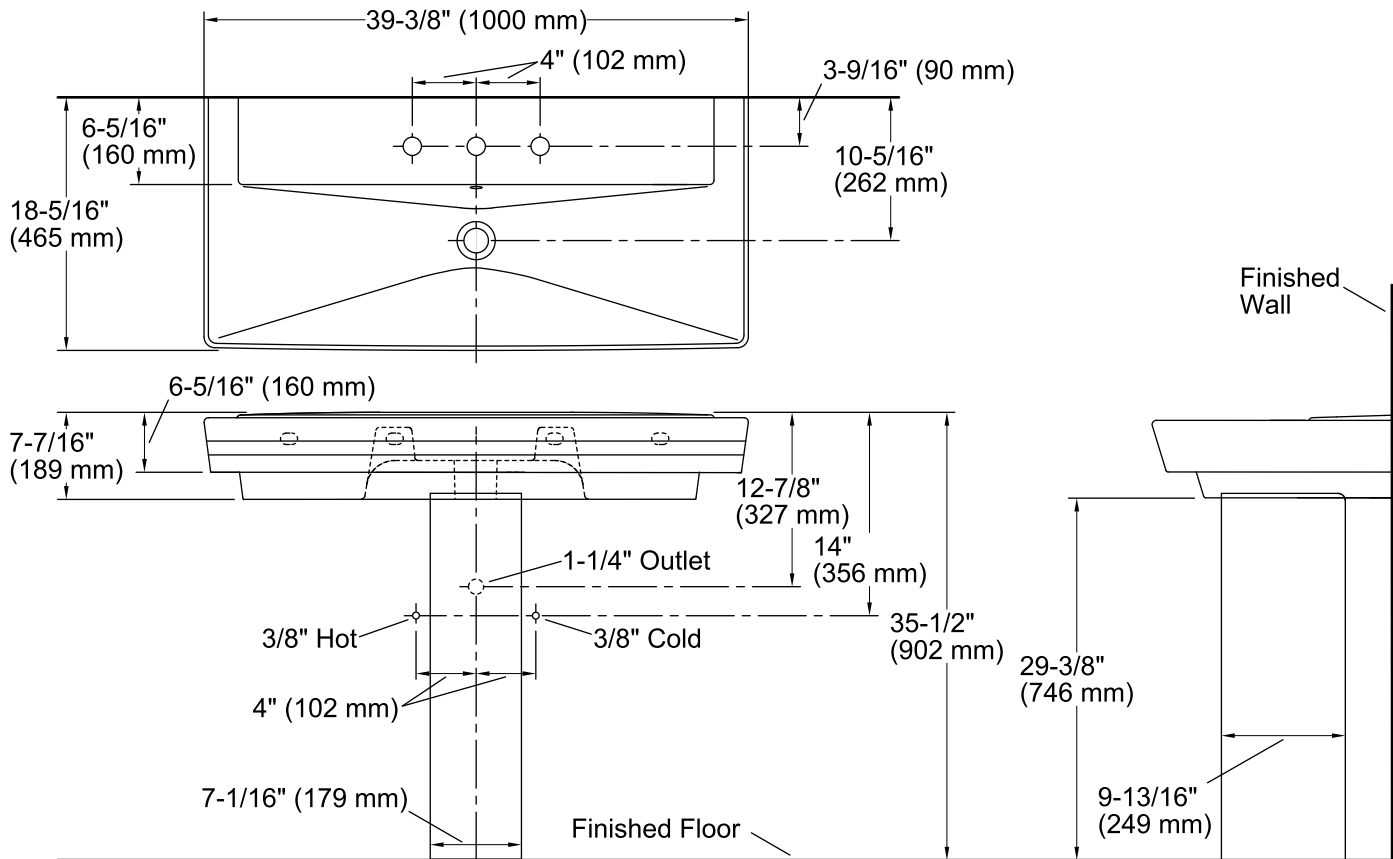

Features

- 8-inch center faucet holes.
- Deep, V-shaped basin.
- Overflow drain with included K-4061 Polished Chrome cap.
- Combination consists of the K-5026-8 basin and the K-5032 pedestal.
- Coordinates with other products in the Rêve collection.

Material

- Fireclay

Installation

- Pedestal

Included Components

Product consists of:

K-5032 Bathroom Sink Pedestal

K-5026-8 Pedestal/Wall-mount Bathroom Sink

	0	White
	96	Biscuit
	47	Almond

Technical Information

All product dimensions are nominal.

- Bowl configuration: Single
 Installation: Pedestal
 Bowl area (Only): Length: 39-3/8" (1000 mm)
 Width: 12" (305 mm)
 Water depth: 3" (76 mm)
 Number of deck holes: 3
 Faucet hole spacing: 8" (203 mm)
 Faucet hole(s): 1-3/8" (35 mm)
 Drain hole: 1-3/4" (44 mm)