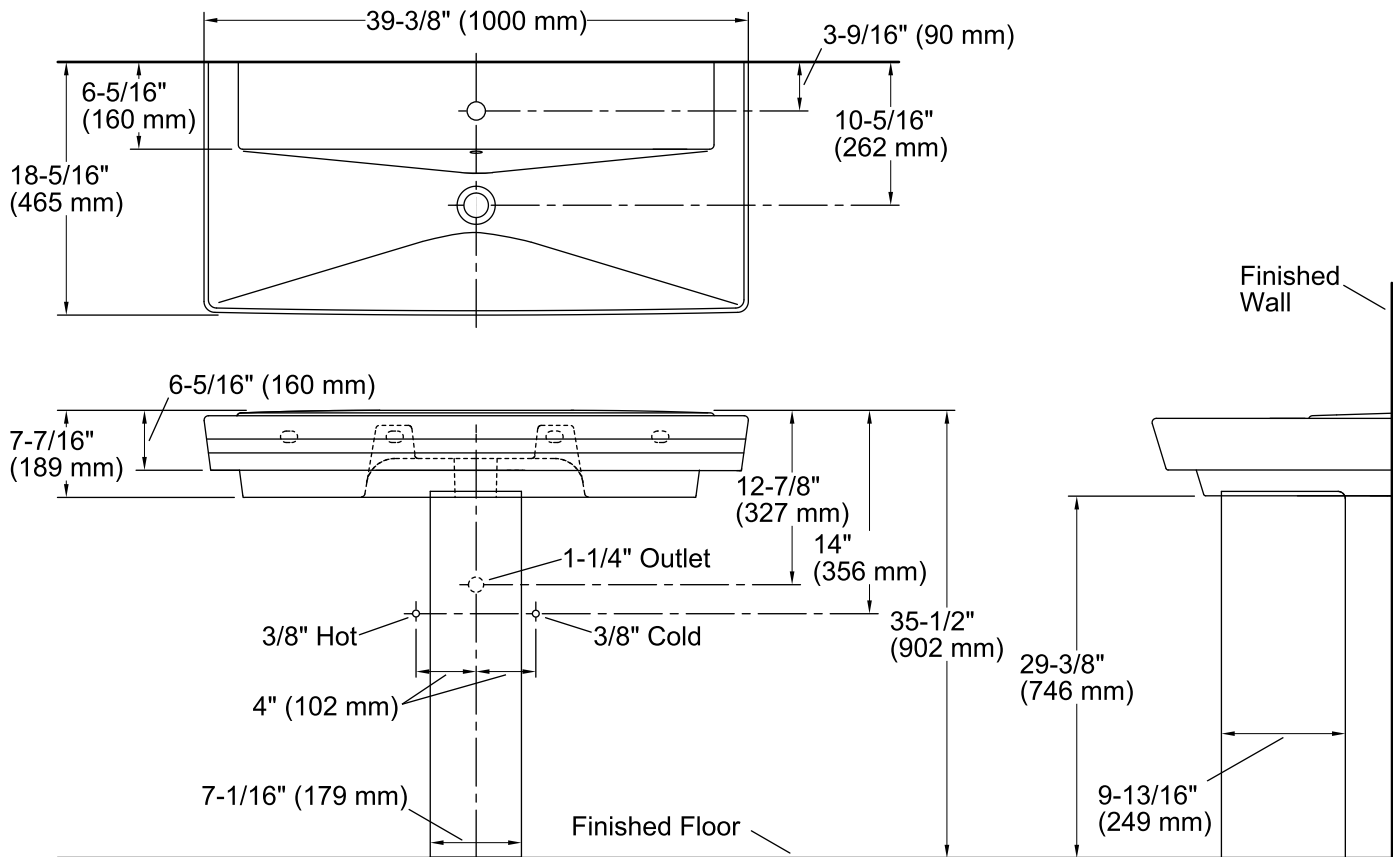

Features

- Single faucet hole.
- Deep, V-shaped basin.
- Overflow drain with included K-4061 Polished Chrome cap.
- Combination consists of the K-5026-1 basin and the K-5032 pedestal.
- Coordinates with other products in the Rêve collection.

Material

- Fireclay

Installation

- Pedestal

Included Components

Product consists of:

- K-5026-1 Pedestal/Wall-mount Bathroom Sink
- K-5032 Bathroom Sink Pedestal

Codes/Standards

	0	White
	HW1	Honed White
	96	Biscuit
	47	Almond

Technical Information

All product dimensions are nominal.

- Bowl configuration: Single
 Installation: Pedestal
 Bowl area (Only): Length: 39-3/8" (1000 mm)
 Width: 12" (305 mm)
 Water depth: 3" (76 mm)
 Number of deck holes: 1
 Faucet hole(s): 1-3/8" (35 mm)
 Drain hole: 1-3/4" (44 mm)