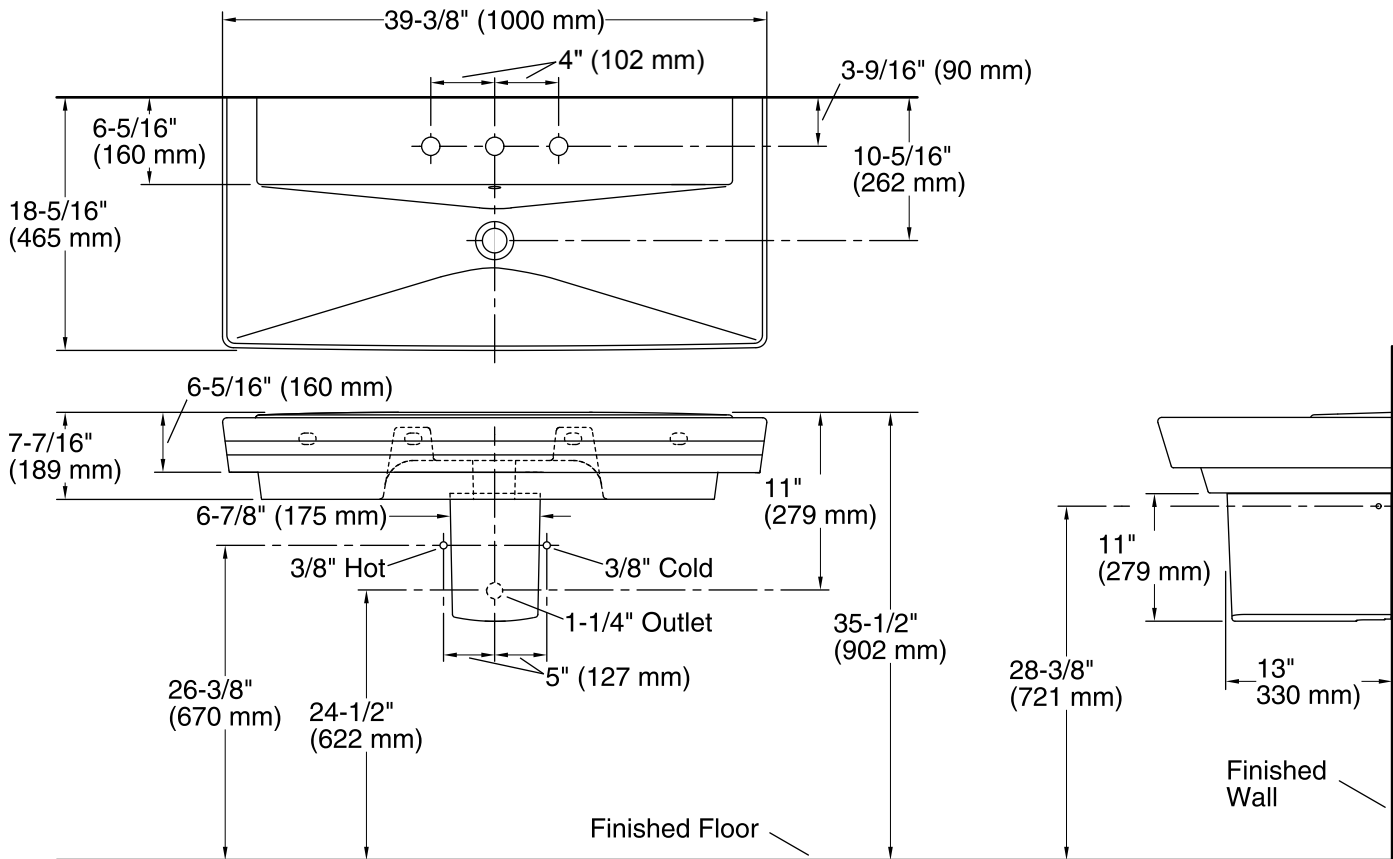

Features

- 8-inch center faucet holes.
- Deep, V-shaped basin.
- Overflow drain with included K-4061 Polished Chrome cap.
- Combination consists of the K-5026-8 basin and the K-5031 shroud.
- Coordinates with other products in the Rêve collection.

Material

- Fireclay

Installation

- Wall-mount

Included Components

Product consists of:

K-5031 Wall-mount Sink Shroud

K-5026-8 Pedestal/Wall-mount Bathroom Sink

| | | |
|--|----|---------|
|  | 0 | White |
|  | 96 | Biscuit |
|  | 47 | Almond |

Technical Information

All product dimensions are nominal.

| | |
|-----------------------|---|
| Bowl configuration: | Single |
| Installation: | Wall-mount |
| Bowl area (Only): | Length: 39-3/8" (1000 mm) Width: 12" (305 mm) Water depth: 3" (76 mm) |
| Number of deck holes: | 3 |
| Faucet hole spacing: | 8" (203 mm) |
| Faucet hole(s): | 1-3/8" (35 mm) |
| Drain hole: | 1-3/4" (44 mm) |