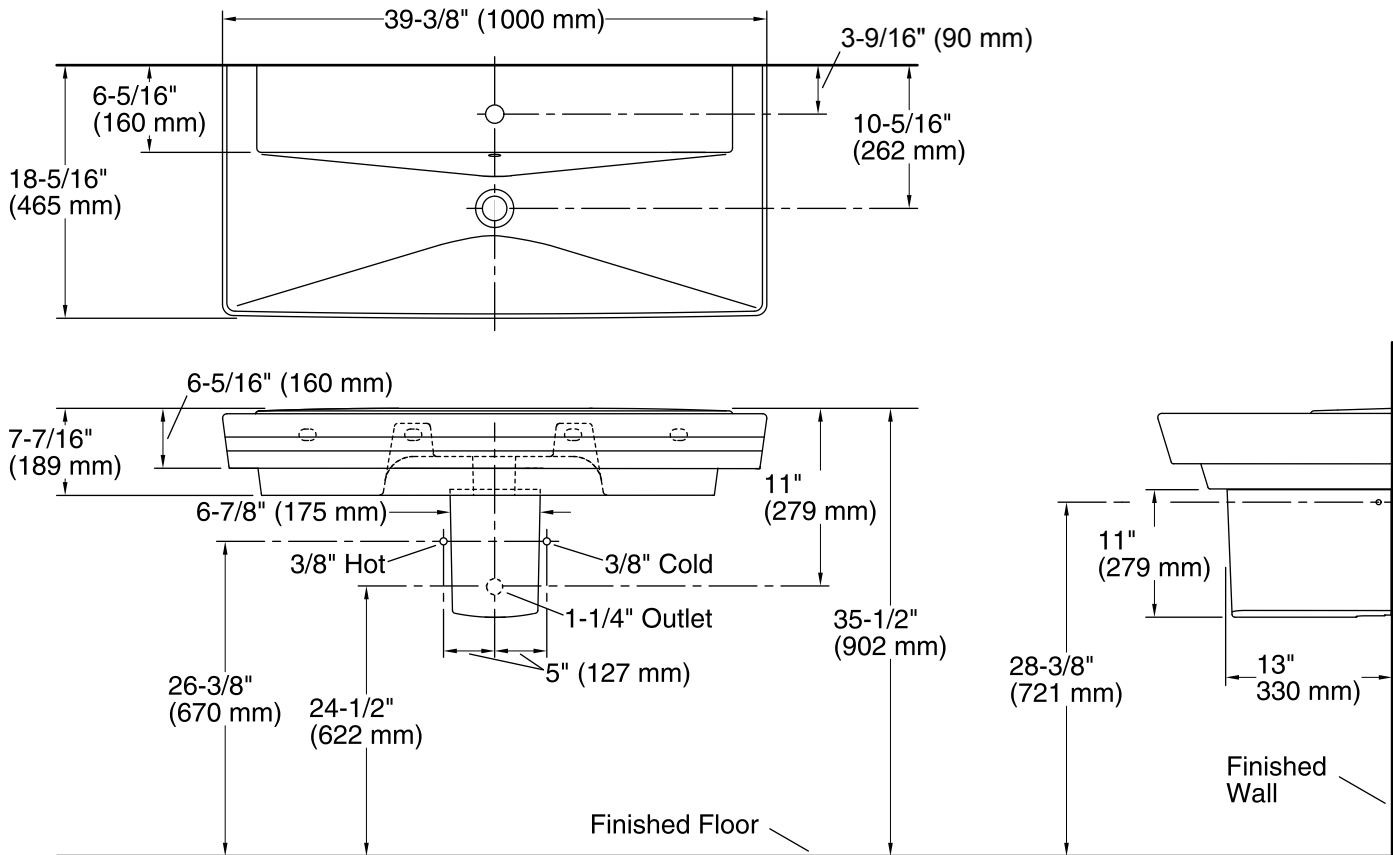

Features

- Single faucet hole.
- Deep, V-shaped basin.
- Overflow drain with included K-4061 Polished Chrome cap.
- Combination consists of the K-5026-1 basin and the K-5031 shroud.
- Coordinates with other products in the Rêve collection.

Material

- Fireclay

Installation

- Wall-mount

Included Components

Product consists of:

K-5026-1 Pedestal/Wall-mount Bathroom Sink

K-5031 Wall-mount Sink Shroud

	0	White
	96	Biscuit
	47	Almond

Technical Information

All product dimensions are nominal.

Bowl configuration:	Single
Installation:	Wall-mount
Bowl area (Only):	Length: 39-3/8" (1000 mm) Width: 12" (305 mm) Water depth: 3" (76 mm)
Number of deck holes:	1
Faucet hole(s):	1-3/8" (35 mm)
Drain hole:	1-3/4" (44 mm)