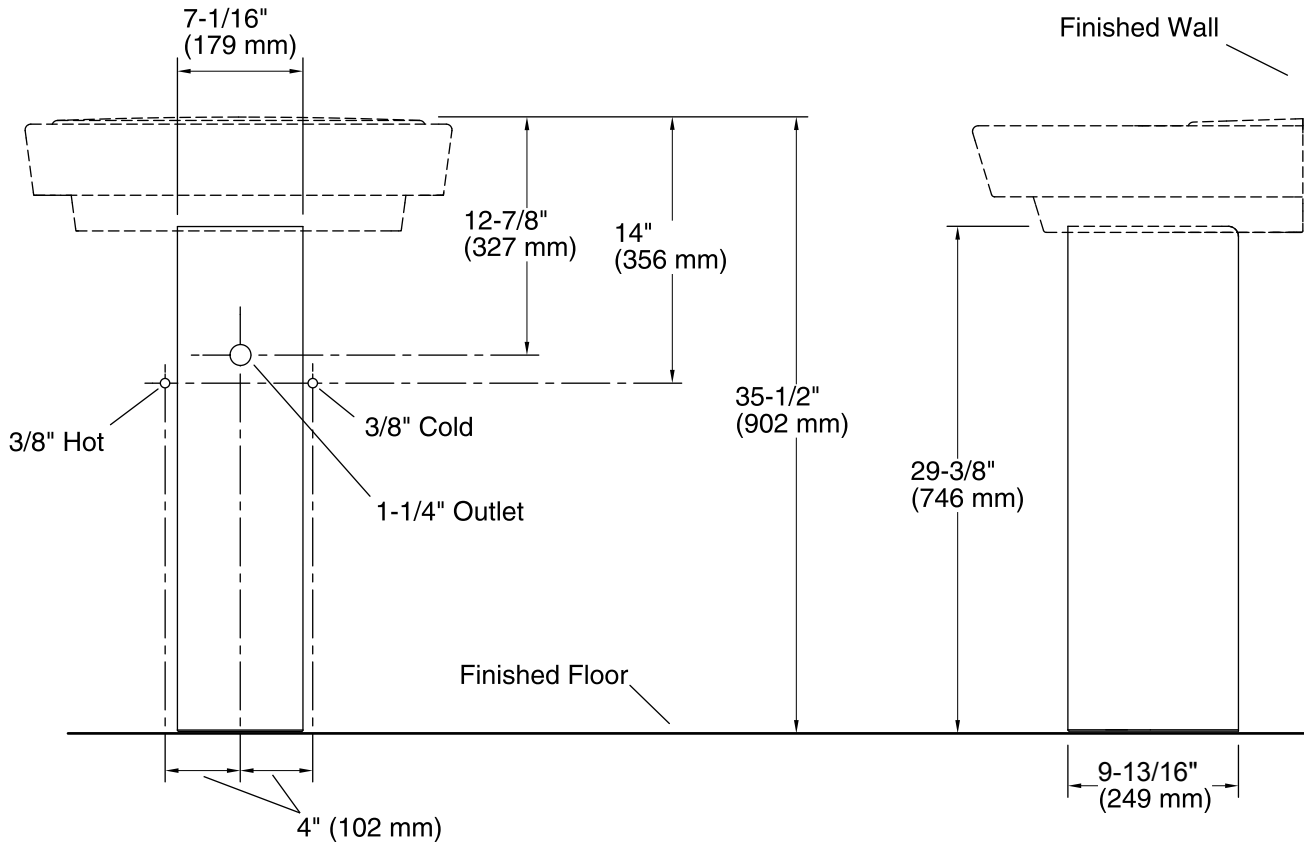

Features

- Combines with K-5027 or K-5026 basins to create the K-5152 or K-5129 Rêve pedestal sink.
- Coordinates with other products in the Rêve collection.

Material

- Fireclay

Installation

- Pedestal

Codes/Standards

	0	White
	HW1	Honed White
	96	Biscuit

Technical Information

All product dimensions are nominal.

Installation: Pedestal

Notes

Install this product according to the installation instructions.