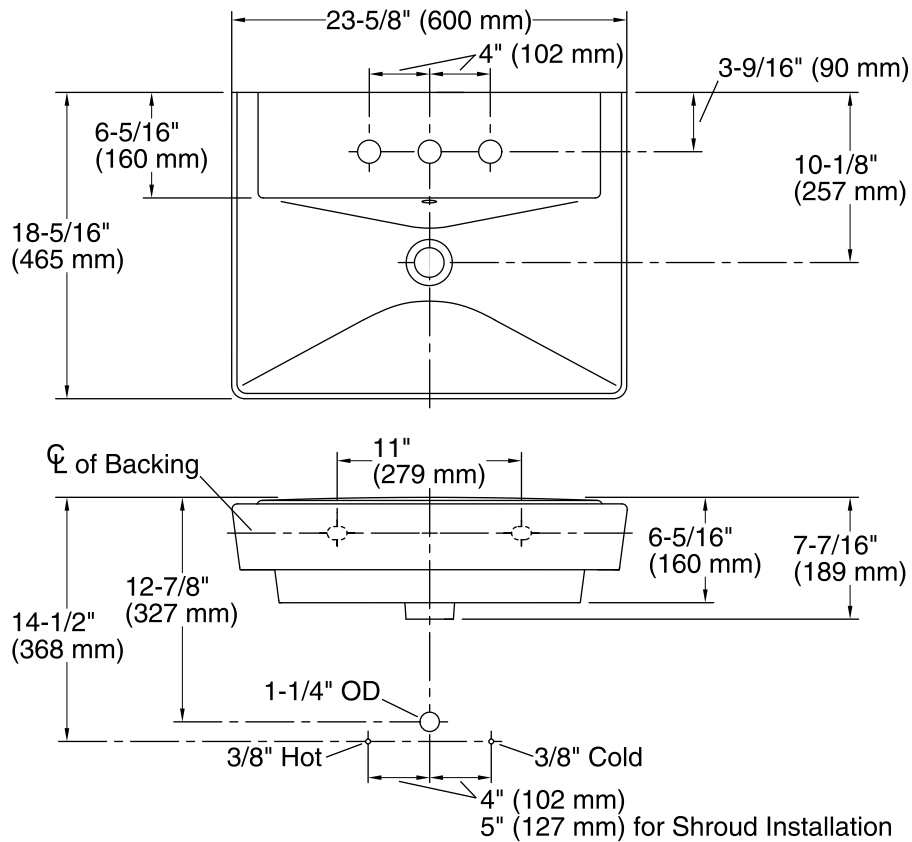

Features

- 8-inch center faucet holes.
- Deep, V-shaped basin.
- Overflow drain with included K-4061 Polished Chrome cap.
- Combines with the K-5031 shroud or K-5032 pedestal to create a pedestal or wall-mount sink.
- Coordinates with other products in the Rêve collection.

Material

- Fireclay

Installation

- Pedestal or wall-mount.

Optional Products/Accessories

- K-5031 Wall-mount Sink Shroud
- K-5032 Bathroom Sink Pedestal

Codes/Standards

ASME A112.19.2/CSA B45.1

Technical Information

All product dimensions are nominal.

Bowl configuration:	Single
Installation:	Pedestal, Wall-mount
Bowl area (Only):	Length: 23-5/8" (600 mm) Width: 12" (305 mm) Water depth: 3" (76 mm)
Number of deck holes:	3
Faucet hole spacing:	8" (203 mm)
Faucet hole(s):	1-3/8" (35 mm)
Drain hole:	1-3/4" (44 mm)