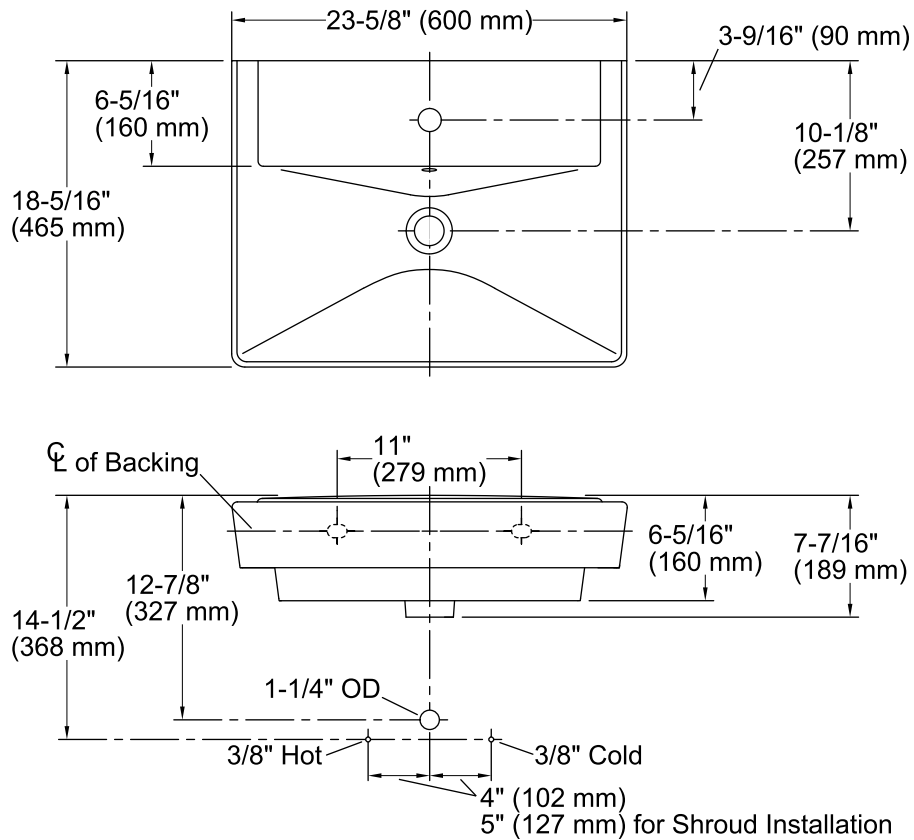

Features

- Single faucet hole.
- Deep, V-shaped basin.
- Overflow drain with included K-4061 Polished Chrome cap.
- Combines with the K-5031 shroud or K-5032 pedestal to create a pedestal or wall-mount sink.
- Coordinates with other products in the Rêve collection.

Material

- Fireclay

Installation

- Pedestal or wall-mount.

Optional Products/Accessories

- K-5031 Wall-mount Sink Shroud
- K-5032 Bathroom Sink Pedestal

Codes/Standards

ASME A112.19.2/CSA B45.1

Technical Information

All product dimensions are nominal.

Bowl configuration:	Single
Installation:	Pedestal, Wall-mount
Bowl area (Only):	Length: 23-5/8" (600 mm) Width: 12" (305 mm) Water depth: 3" (76 mm)
Number of deck holes:	1
Faucet hole(s):	1-3/8" (35 mm)
Drain hole:	1-3/4" (44 mm)