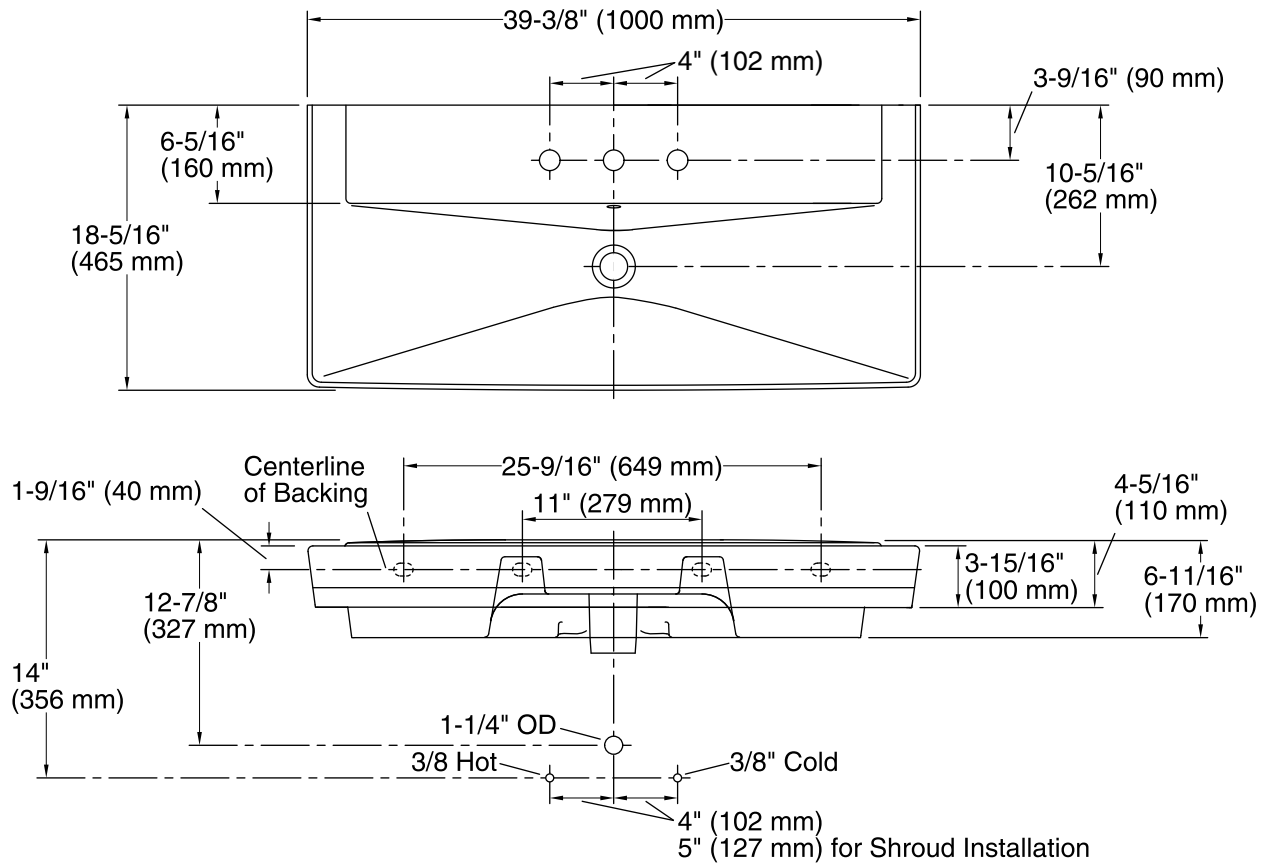

Features

- 8-inch center faucet holes.
- Deep, V-shaped basin.
- Overflow drain with included K-4061 Polished Chrome cap.
- Combines with the K-5031 shroud or K-5032 pedestal to create a pedestal or wall-mount sink.
- Coordinates with other products in the Rêve collection.

Material

- Fireclay

Installation

- Pedestal or wall-mount.

Optional Products/Accessories

K-5031 Wall-mount Sink Shroud
K-5032 Bathroom Sink Pedestal

Codes/Standards

ASME A112.19.2/CSA B45.1

Technical Information

All product dimensions are nominal.

Bowl configuration:	Single
Installation:	Pedestal, Wall-mount
Bowl area (Only):	Length: 39-3/8" (1000 mm) Width: 12" (305 mm) Water depth: 3" (76 mm)
Number of deck holes:	3
Faucet hole spacing:	8" (203 mm)
Faucet hole(s):	1-3/8" (35 mm)
Drain hole:	1-3/4" (44 mm)