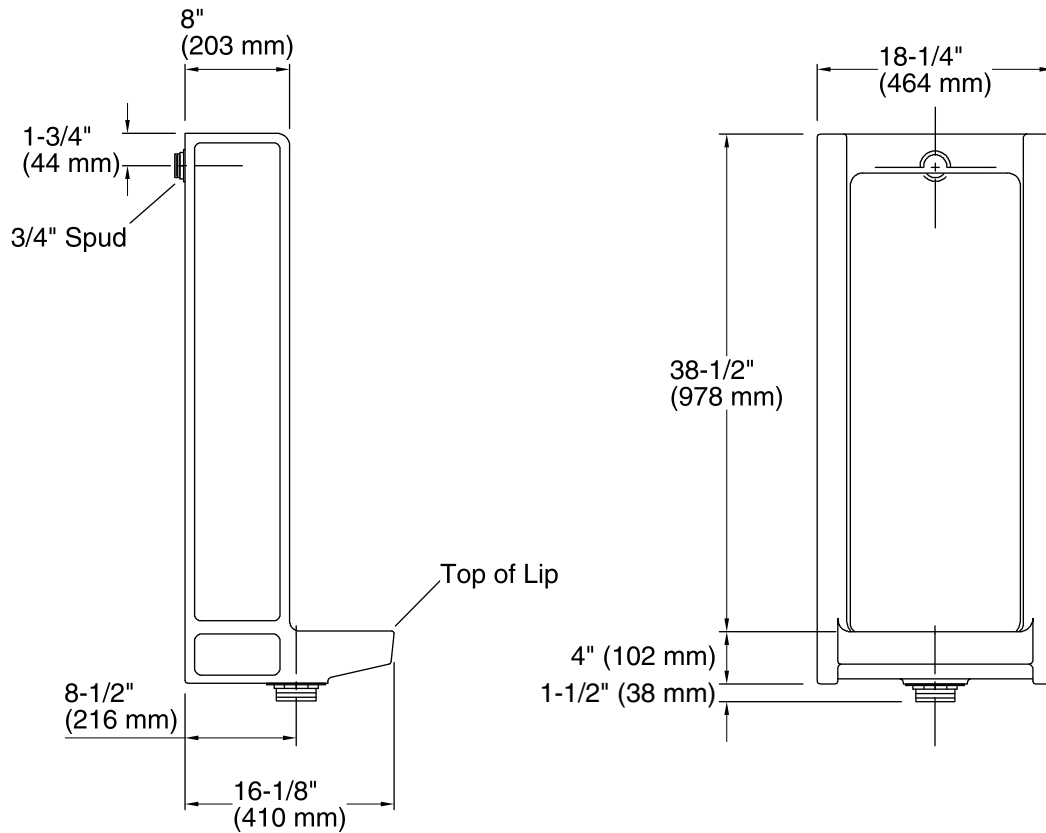

### Technical Information

All product dimensions are nominal.

Flush outlet technology: Washout  
 Spud size: 3/4", Rear