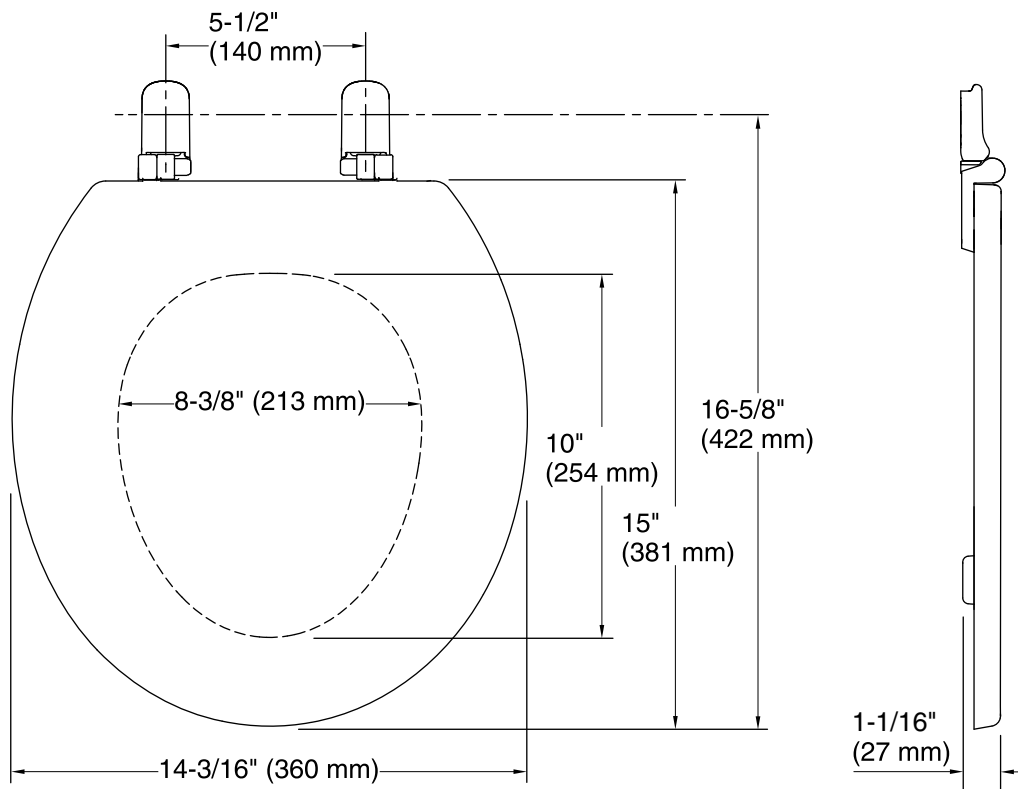

Color	Code	Description
-------	------	-------------

	0	White
	96	Biscuit
	47	Almond

Technical Information

All product dimensions are nominal.

Seat shape type: Round-front

Seat front type: Closed-front

Seat-mounting holes: 5-1/2" (140 mm)