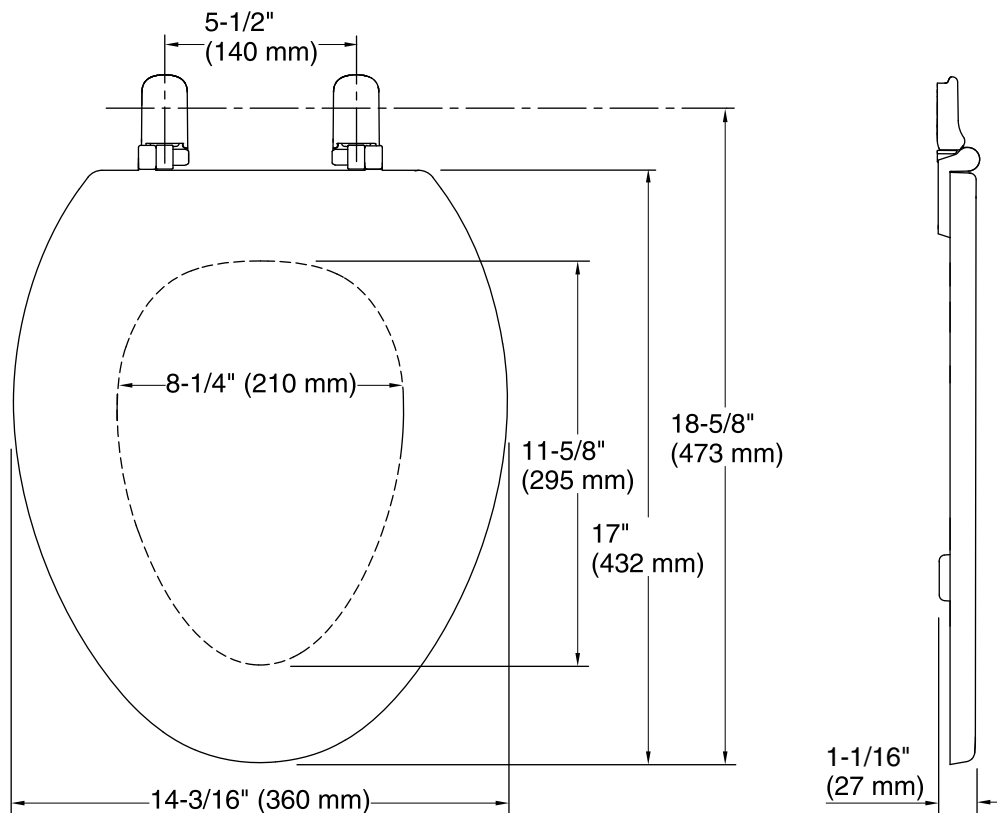

| Color | Code | Description |
|-------|------|-------------|
|-------|------|-------------|

| | | |
|--|----|---------|
|  | 0 | White |
|  | 96 | Biscuit |
|  | 47 | Almond |

Technical Information

All product dimensions are nominal.

Seat shape type: Elongated

Seat front type: Closed-front

Seat-mounting holes: 5-1/2" (140 mm)

Notes

Install this product according to the installation guide.