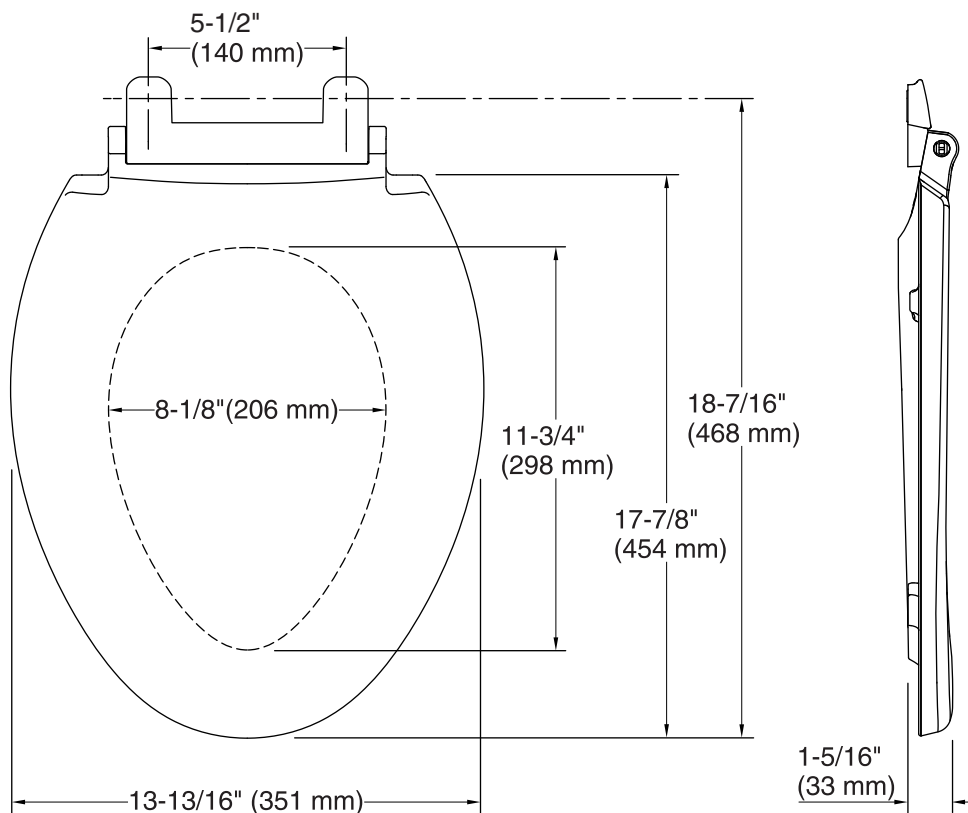

Color	Code	Description
	0	White
	96	Biscuit
	47	Almond
	NY	Dune
	7	Black Black™

Technical Information

All product dimensions are nominal.

Seat shape type: Elongated

Seat front type: Closed-front

Seat-mounting holes: 5-1/2" (140 mm)