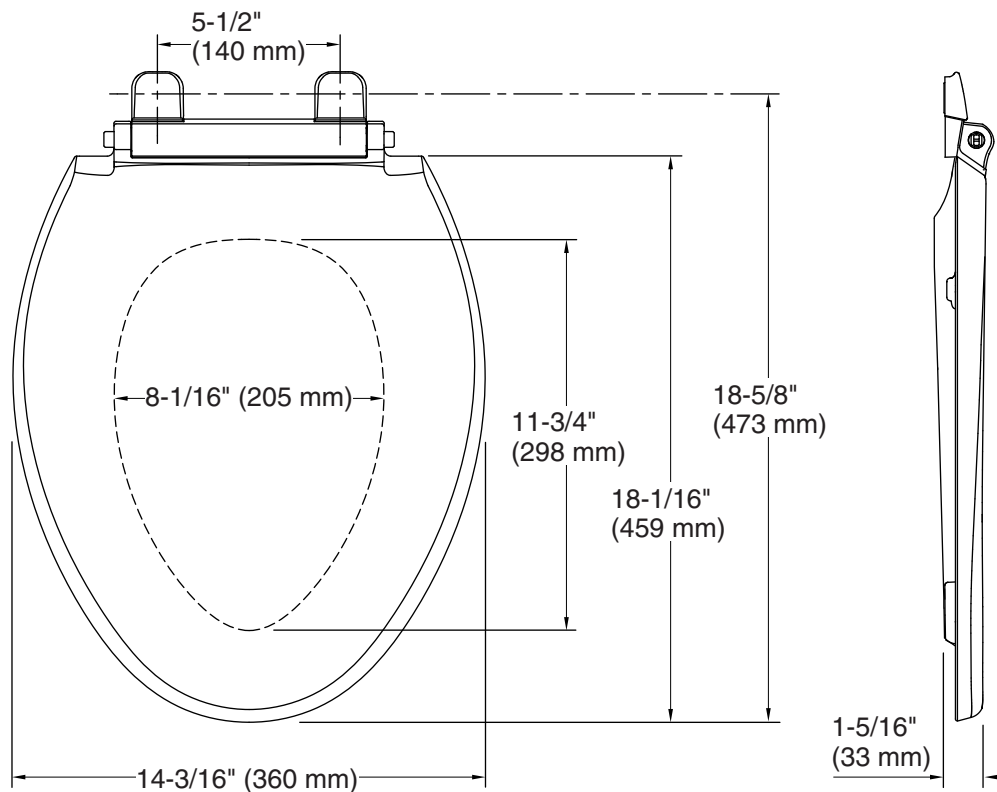

Rutledge® Quiet-Close™
Elongated Toilet Seat
K-4734

Features

- Quiet-Close™ elongated seat closes quietly.
- Grip-Tight bumpers hold seat firmly in place.
- Quick-Release™ hinges allow seat to be unlatched from toilet for easy removal and convenient cleaning; no tools required.
- Quick-Attach® hardware for fast and secure installation.
- Color-matched plastic hinges.

Color Code Description

	0	White
	96	Biscuit

Technical Information

All product dimensions are nominal.

Seat shape type: Elongated
Seat front type: Closed-front
Seat-mounting holes: 5-1/2" (140 mm)

Notes

Install this product according to the installation guide.