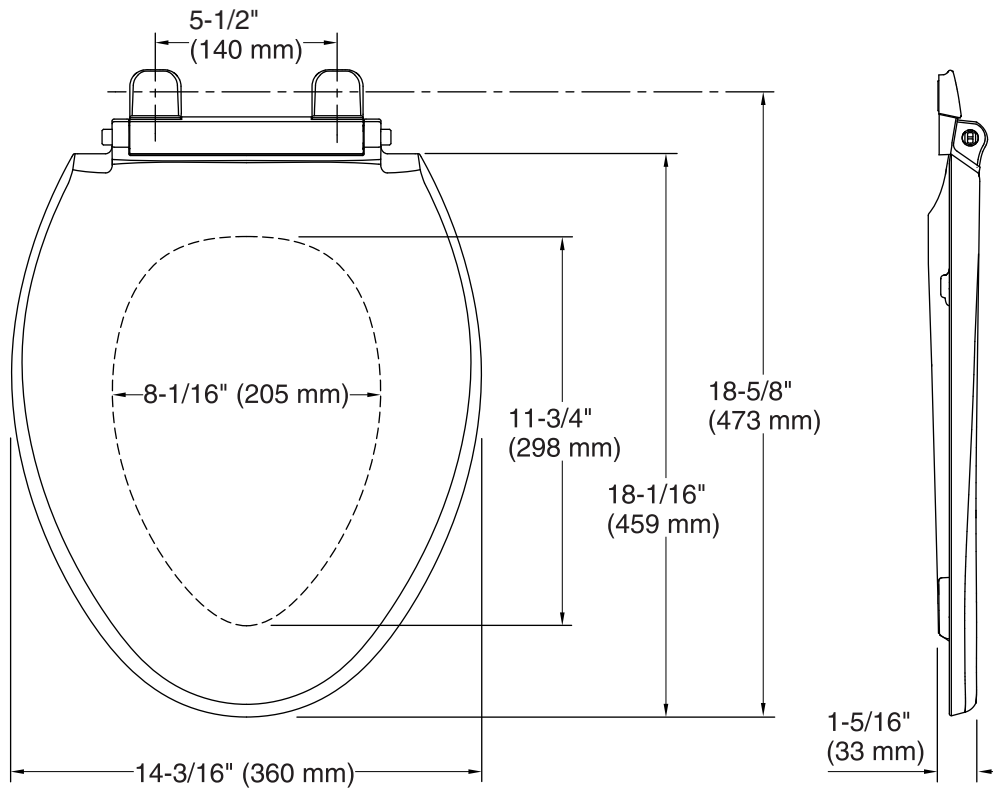

Rutledge® Quiet-Close™

Elongated Toilet Seat

K-4734

Features

- Quiet-Close™ lid closes slowly and quietly without slamming.
- Grip-Tight bumpers hold seat firmly in place.
- Quick-Release™ hinges allow seat to be unlatched from toilet for easy removal and convenient cleaning; no tools required.
- Quick-Attach® hardware for fast and secure installation.
- Color-matched plastic hinges.

Color	Code	Description
-------	------	-------------

	0	White
	96	Biscuit
	47	Almond

Technical Information

All product dimensions are nominal.

Seat shape type: Elongated

Seat front type: Closed-front

Seat-mounting holes: 5-1/2" (140 mm)