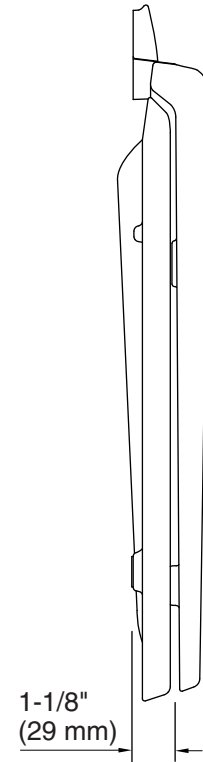

Glenbury™ ReadyLatch® Quiet-Close™

Elongated toilet seat

K-4733-RL

Features

- Grip-Tight installation hardware makes it easy to fasten the seat – everything is done from above the bowl.
- ReadyLatch® hinge provides a positive lock/unlock latch to securely hold seat in position, yet seat easily removes for cleaning or adjusting fit.
- Quiet-Close™ elongated seat closes quietly.
- Grip-Tight bumpers hold seat firmly in place.
- Contoured seat for user comfort.
- Color-matched plastic hinges.

Color	Code	Description
-------	------	-------------

	0	
	96	
	47	
	95	
	G9	
	K4	
	58	
	7	

Glenbury™ ReadyLatch® Quiet-Close™

Elongated toilet seat

K-4733-RL

Technical Information

All product dimensions are nominal.

- Seat shape type: Elongated
- Seat front type: Closed-front
- Seat-mounting holes: 5-1/2" (140 mm)