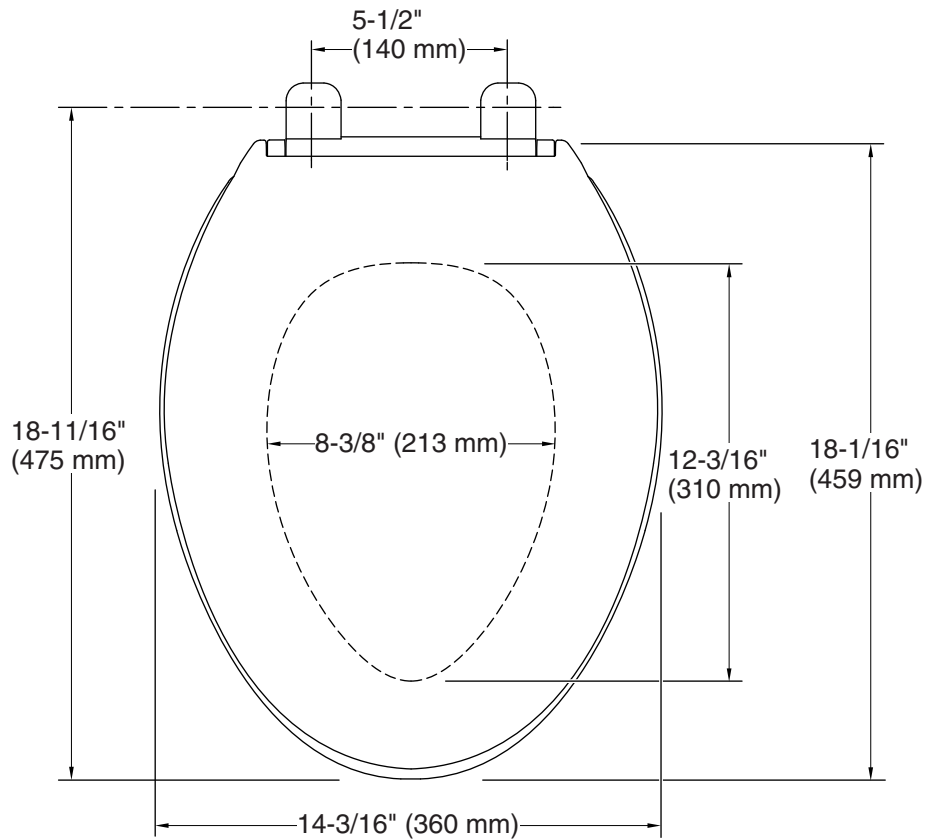

Color	Code	Description
-------	------	-------------

	0	
	96	
	47	
	95	
	G9	
	K4	
	58	
	7	

Glenbury™ ReadyLatch® Quiet-Close™

Elongated toilet seat

K-4733-RL

Technical Information

All product dimensions are nominal.

- Seat shape type: Elongated
- Seat front type: Closed-front
- Seat-mounting holes: 5-1/2" (140 mm)