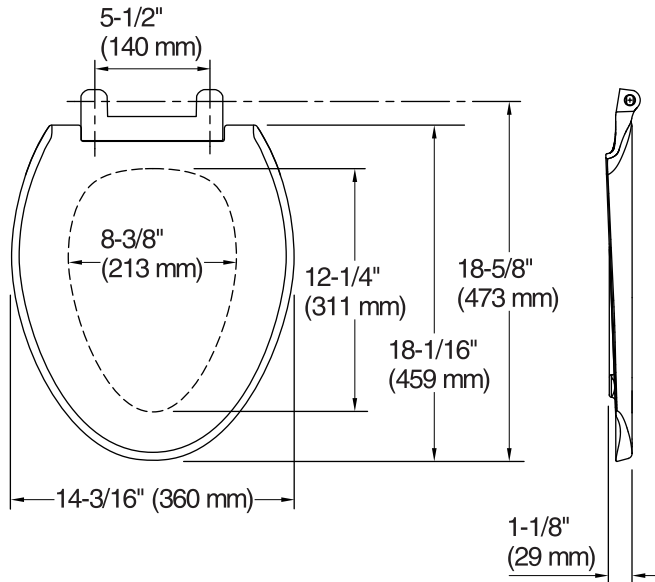

Transitions® Quiet-Close™

Elongated Toilet Seat

K-4732

Features

- Integrated child-size seat offers safe, easy use for children.
- Quiet-Close™ lid closes slowly and quietly without slamming.
- Grip-Tight bumpers hold seat firmly in place.
- Quick-Release™ hinges allow seat to be unlatched from toilet for easy removal and convenient cleaning; no tools required.
- Quick-Attach® hardware for fast and secure installation.
- Color-matched plastic hinges.

Color	Code	Description
-------	------	-------------

	0	White
	96	Biscuit
	47	Almond

Adult Ring

Child Ring

Technical Information

All product dimensions are nominal.

Seat shape type: Elongated

Seat front type: Closed-front

Seat-mounting holes: 5-1/2" (140 mm)