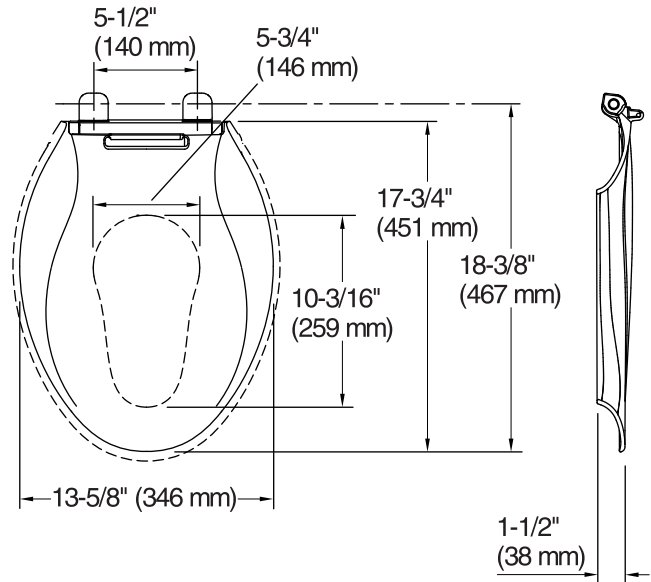

Transitions® Quiet-Close™

Elongated Toilet Seat

K-4732

Features

- Integrated child-size seat offers safe, easy use for children.
- Quiet-Close™ lid closes slowly and quietly without slamming.
- Grip-Tight bumpers hold seat firmly in place.
- Quick-Release™ hinges allow seat to be unlatched from toilet for easy removal and convenient cleaning; no tools required.
- Quick-Attach® hardware for fast and secure installation.
- Color-matched plastic hinges.

Color	Code	Description
-------	------	-------------

	0	White
	96	Biscuit
	47	Almond

Adult Ring

Child Ring

Technical Information

All product dimensions are nominal.

Seat shape type: Elongated

Seat front type: Closed-front

Seat-mounting holes: 5-1/2" (140 mm)