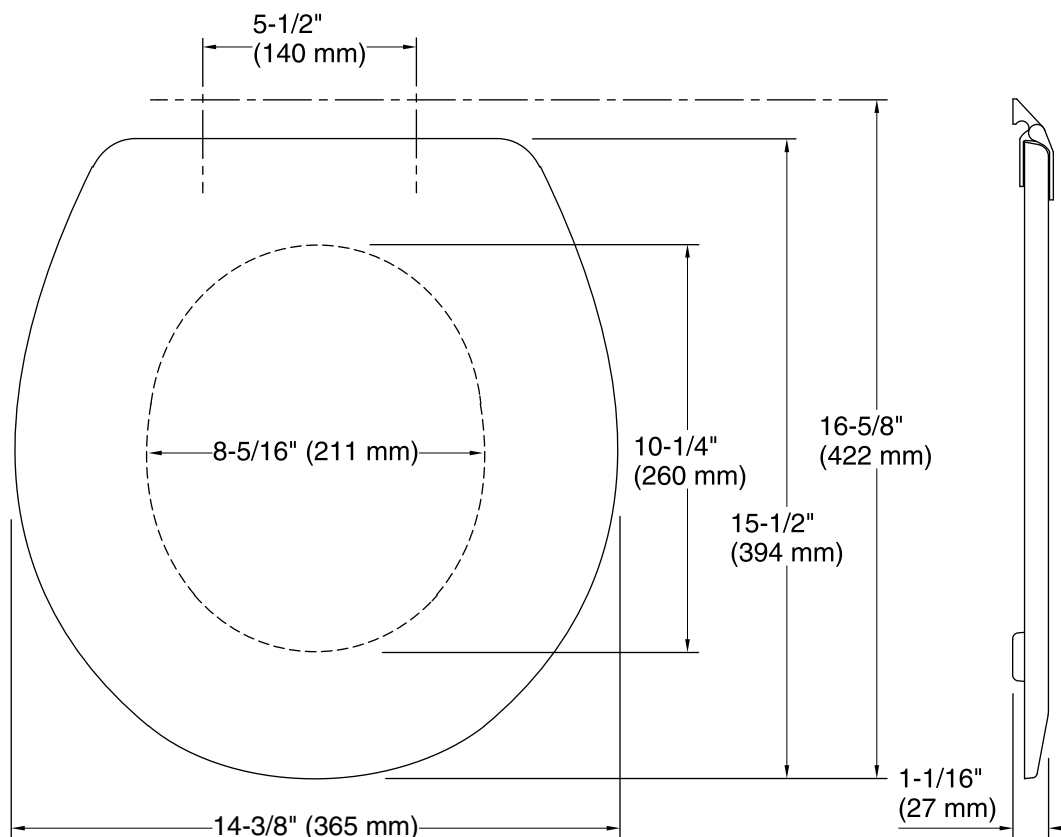

Triko™
Round-Front Toilet Seat
K-4726-T

Features

- Polished Chrome hinges.

Material

- Molded wood.

Codes/Standards

None Applicable

KOHLER® One-Year Limited Warranty

See website for detailed warranty information.

Available Colors/Finishes

Color tiles intended for reference only.

Color Code Description

	0	White
	96	Biscuit
	47	Almond

Technical Information

All product dimensions are nominal.

Seat shape type: Round-front

Seat front type: Closed-front

Seat-mounting holes: 5-1/2" (140 mm)

Notes

Install this product according to the installation guide.