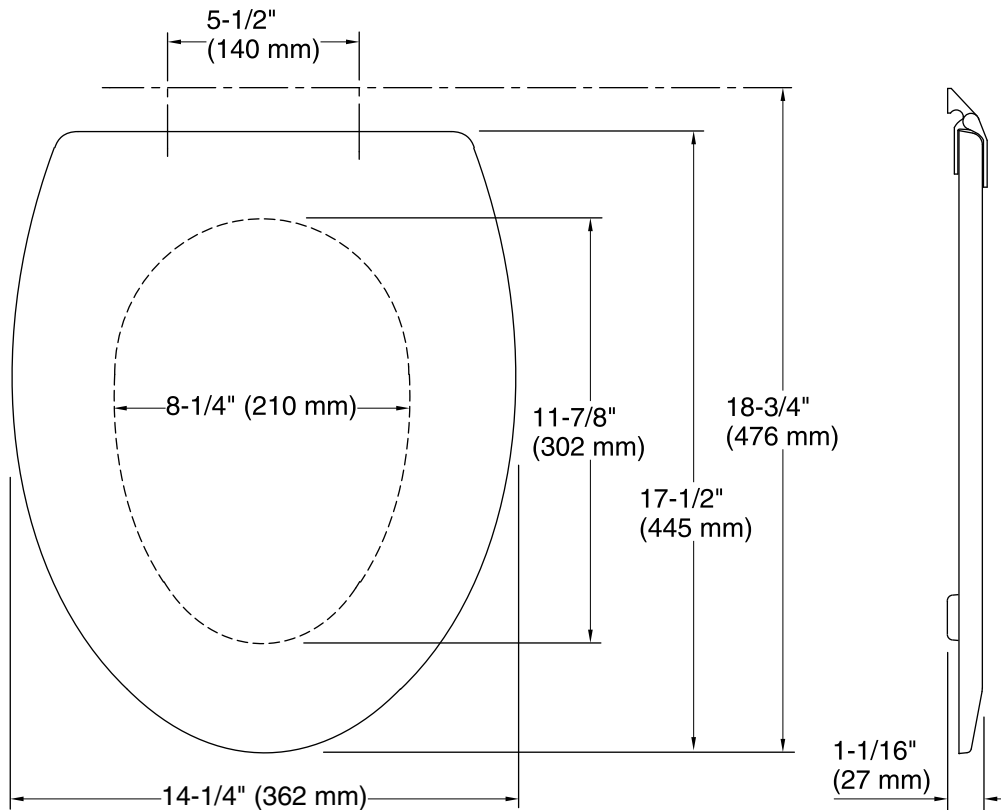

Triko™
Elongated Toilet Seat
K-4722-T

Features

- Polished Chrome hinges.

Material

- Molded wood.

Codes/Standards

None Applicable

KOHLER® One-Year Limited Warranty

See website for detailed warranty information.

Available Colors/Finishes

Color tiles intended for reference only.

Color Code Description

	0	White
	96	Biscuit
	47	Almond

Technical Information

All product dimensions are nominal.

Seat shape type: Elongated

Seat front type: Closed-front

Seat-mounting holes: 5-1/2" (140 mm)

Notes

Install this product according to the installation guide.