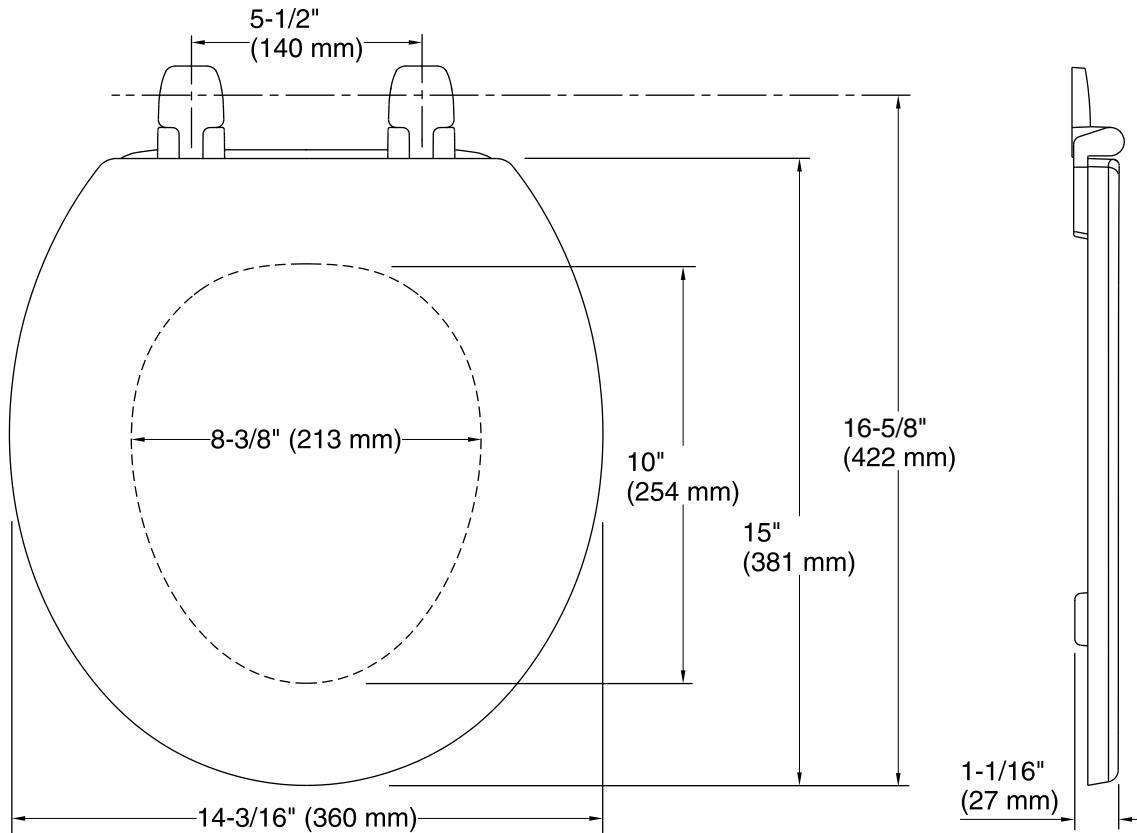

Available Colors/Finishes

Color tiles intended for reference only.

Color	Code	Description
-------	------	-------------

	0	White
	96	Biscuit
	47	Almond
	95	Ice™ Grey
	45	Wild Rose™

Technical Information

All product dimensions are nominal.

Seat shape type: Round-front

Seat front type: Closed-front

Seat-mounting holes: 5-1/2" (140 mm)

Notes

Install this product according to the installation guide.