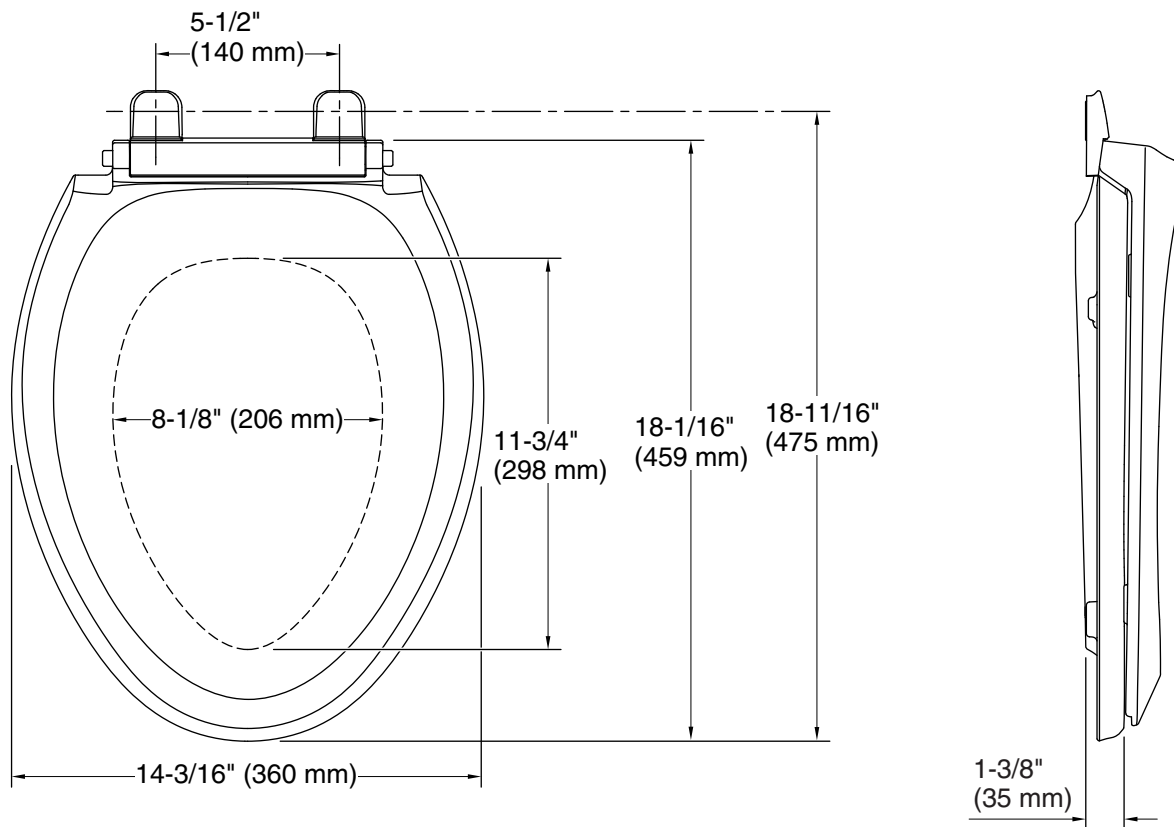

### Technical Information

All product dimensions are nominal.

Seat shape type: Elongated  
Seat front type: Closed-front  
Seat-mounting holes: 5-1/2" (140 mm)

1-800-4KOHLER (1-800-456-4537)

Kohler Co. reserves the right to make revisions without notice to product specifications.