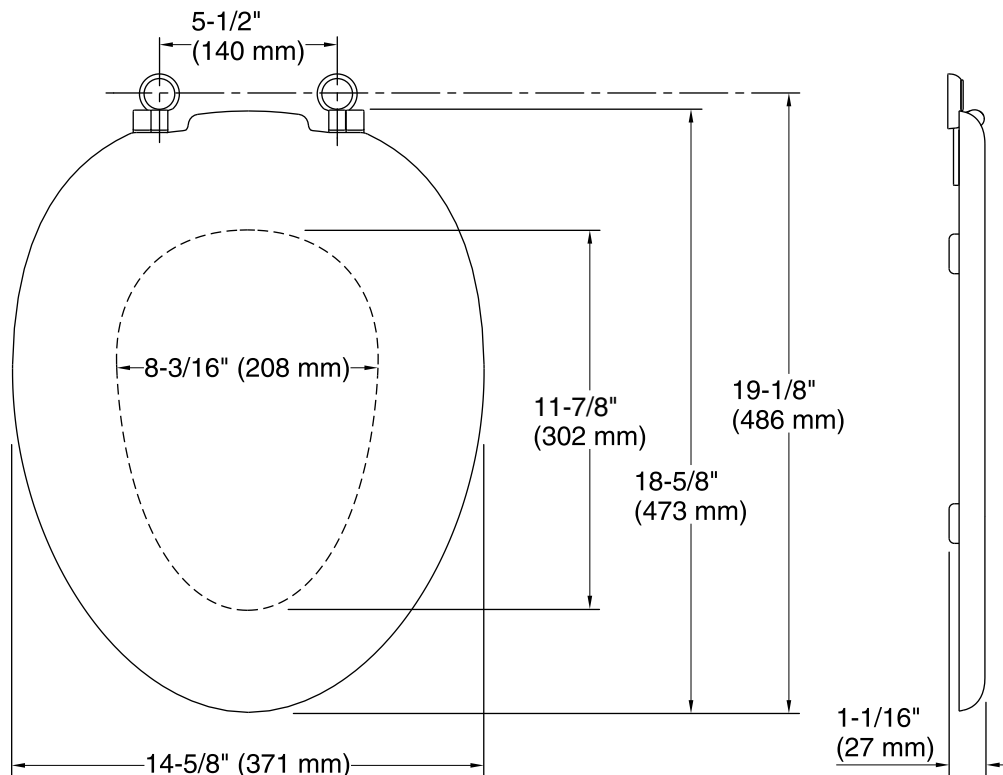

Color	Code	Description
	0	White
	96	Biscuit
	NY	Dune
	7	Black Black™

Technical Information

All product dimensions are nominal.

Seat shape type: Elongated

Seat front type: Closed-front

Seat-mounting holes: 5-1/2" (140 mm)