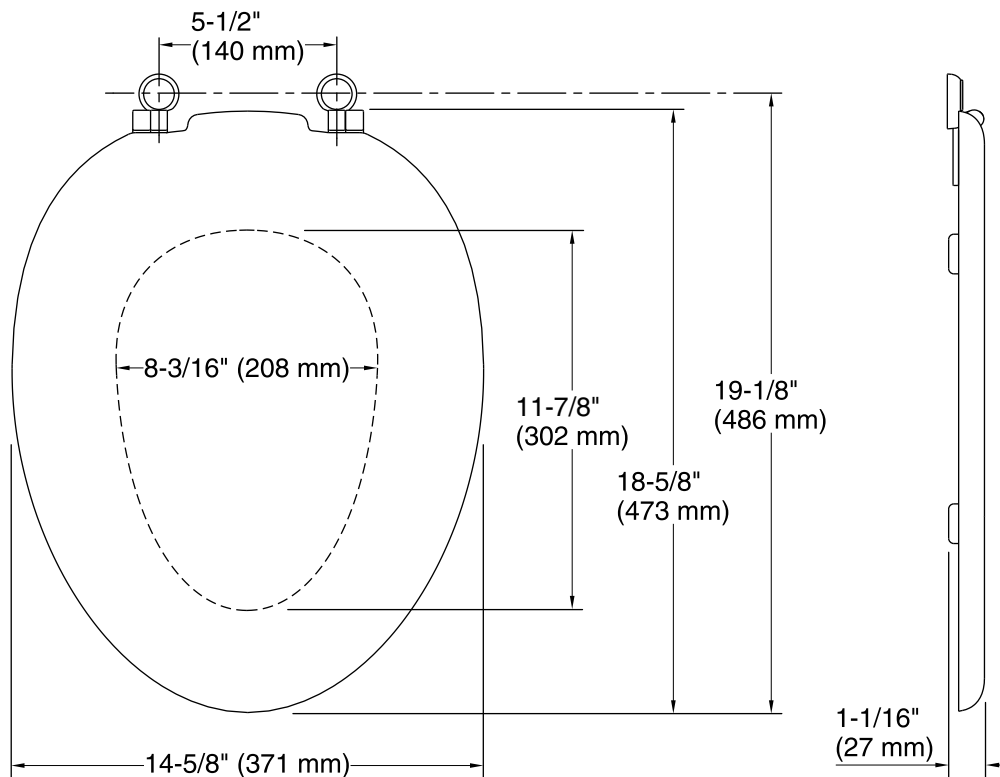

### Technical Information

All product dimensions are nominal.

Seat shape type: Elongated

Seat front type: Closed-front

Seat-mounting holes: 5-1/2" (140 mm)