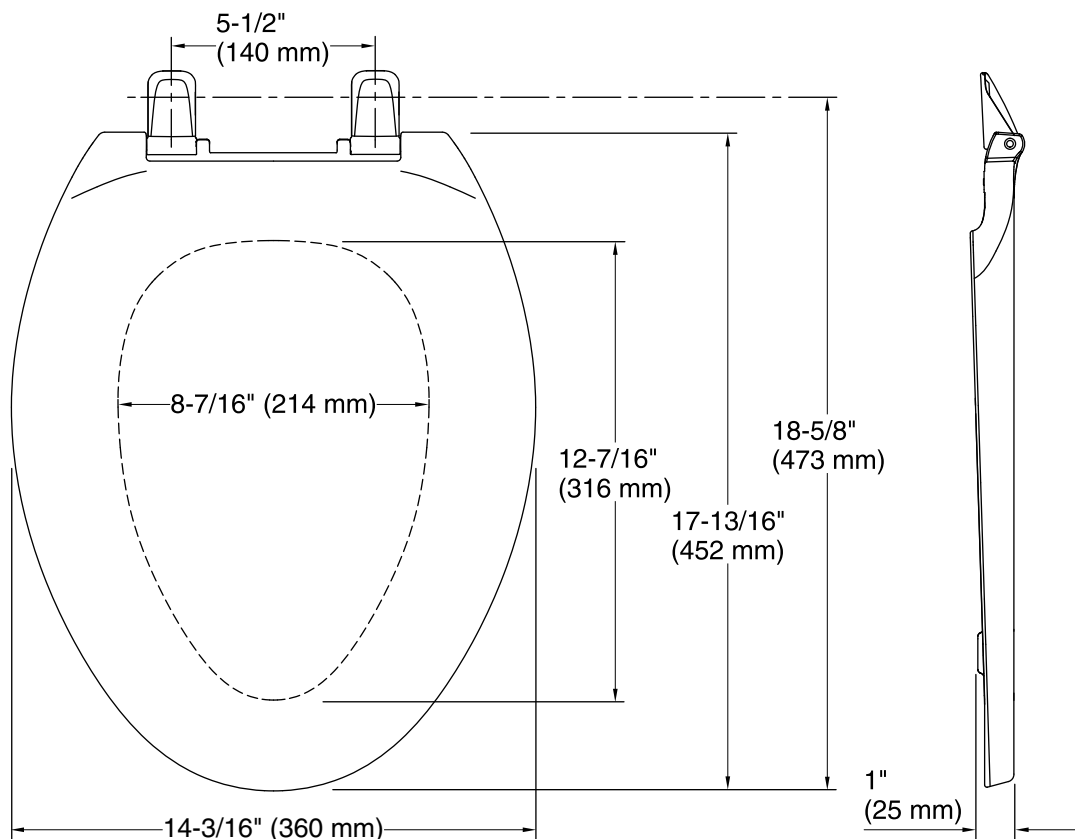

Bancroft®
Elongated Toilet Seat
K-4685-BN

Features

- Vibrant® Brushed Nickel hinges.
- Coordinates with other products in the Bancroft collection.

Material

- Plastic

Codes/Standards

None Applicable

KOHLER® One-Year Limited Warranty

See website for detailed warranty information.

Available Colors/Finishes

Color tiles intended for reference only.

Color	Code	Description
	0	White
	96	Biscuit
	47	Almond

Technical Information

All product dimensions are nominal.

Seat shape type: Elongated

Seat front type: Closed-front

Seat-mounting holes: 5-1/2" (140 mm)

Notes

Install this product according to the installation guide.