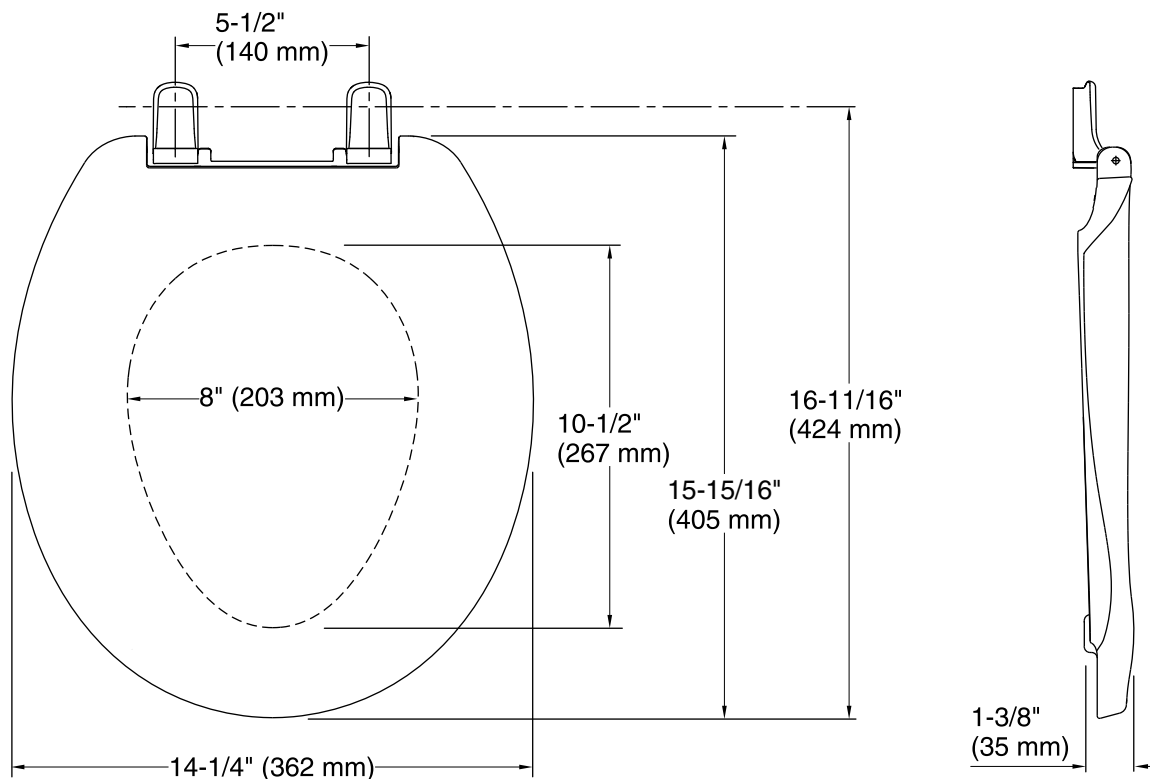

Color	Code	Description
	0	White
	96	Biscuit
	47	Almond
	55	Innocent Blush™
	95	Ice™ Grey
	33	Mexican Sand™
	7	Black Black™

Technical Information

All product dimensions are nominal.

Seat shape type: Round-front

Seat front type: Closed-front

Seat-mounting holes: 5-1/2" (140 mm)

Notes

Install this product according to the installation guide.