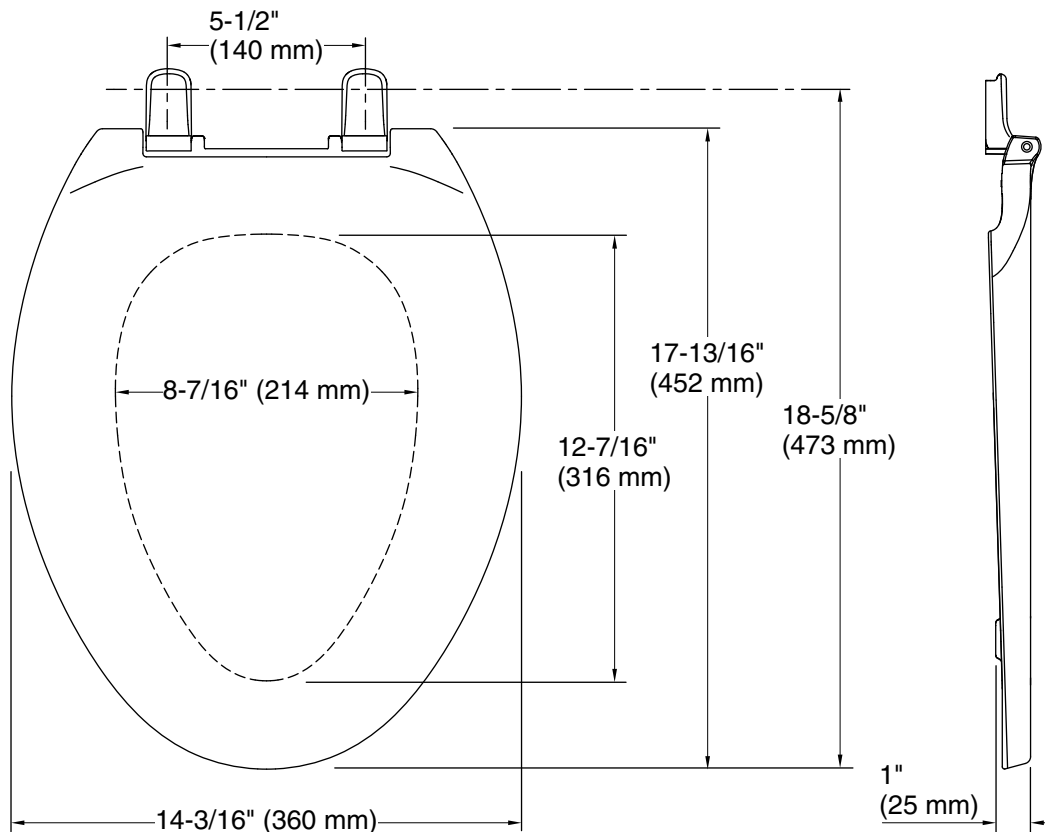

Technical Information

All product dimensions are nominal.

Seat shape type: Elongated
Seat front type: Closed-front
Seat-mounting holes: 5-1/2" (140 mm)

Notes

Install this product according to the installation guide.