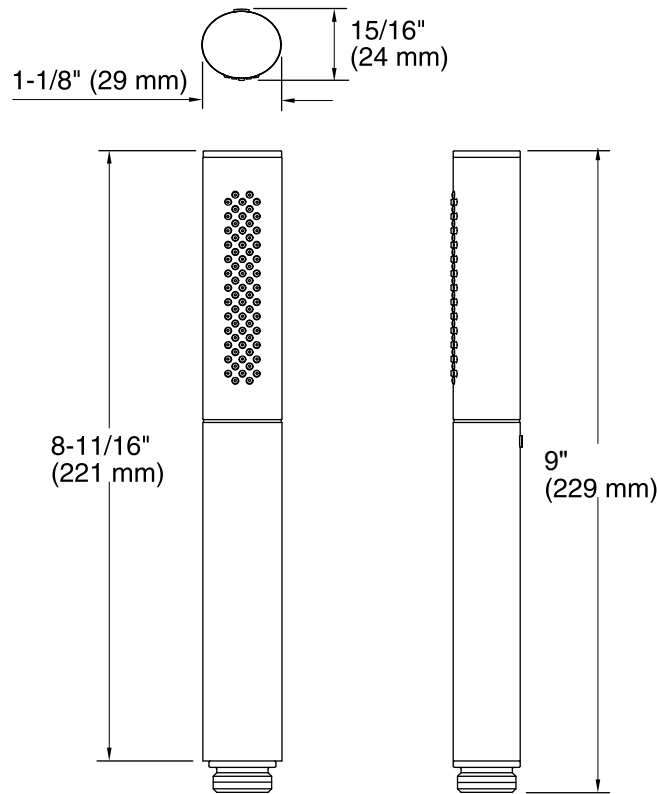

### Features

- Multifunction handshower offers full-coverage and targeted massage spray settings.
- Ergonomic design is comfortable and easy to grip.
- MasterClean™ sprayface resists hard water buildup for easy cleaning.
- 2.0 gal/min (7.6 l/min) maximum flow rate.
- Contains flow regulating check valve for backflow prevention.

### Technical Information

All product dimensions are nominal.