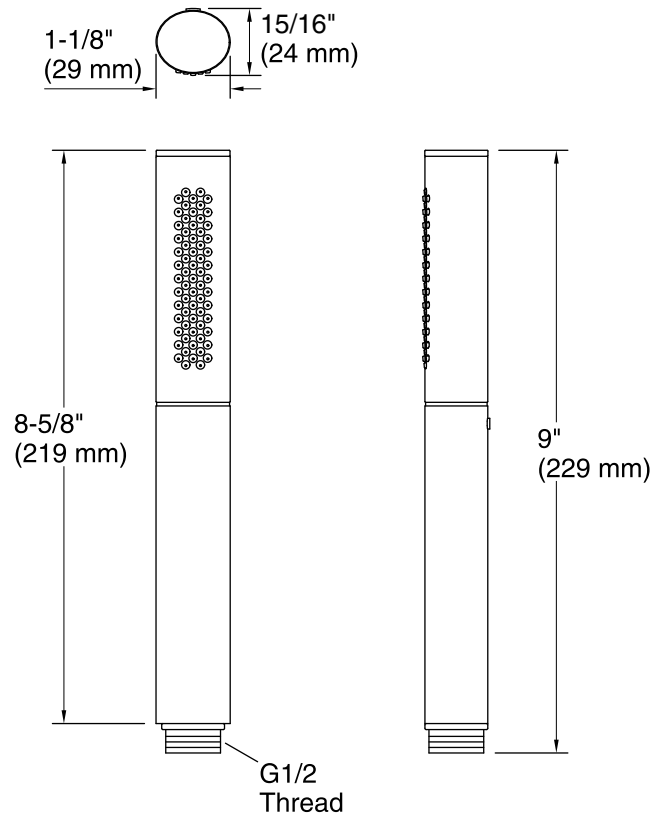

Technical Information

All product dimensions are nominal.

Drain included: No

Handshower:

Rated maximum flow: 1.75 gal/min (6.6 l/min)

Pressure: 80 psi (5.5 bar)

Notes

For use with automatic compensating valves rated at 1.5 gal/min (5.7 l/min) or less.

Install this product according to the installation instructions.

Plumbing codes require an atmospheric vacuum breaker (such as Kohler Model K-9660) be installed in-line with handshowers. Please consult local plumbing codes.

OBC compliant when installed to the specific requirements of these regulations.