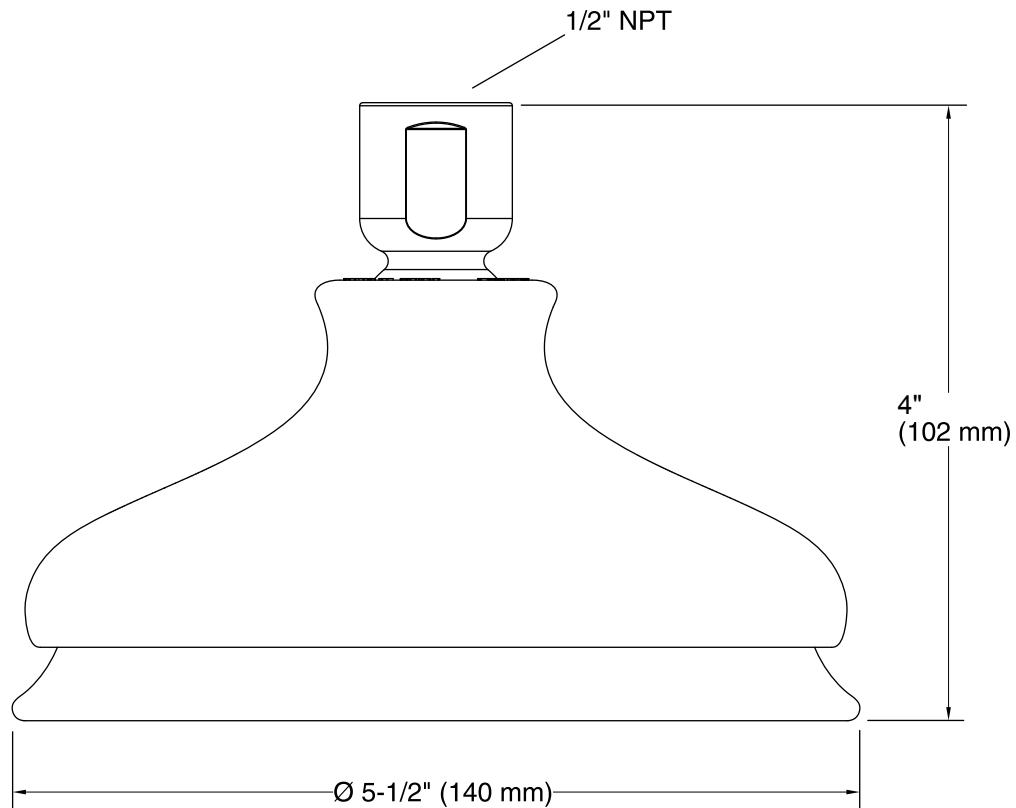

Features

- Catalyst air-induction technology maximizes the air/water mix for a powerful, even flow
- Optimized sprayface with 48 nozzles delivers a more focused coverage of large water droplets
- MasterClean™ sprayface with translucent nozzles is easy to clean.
- Minimizes wasteful overspray and increases cleaning and hair-rinsing performance
- 2.0 gpm (gallons per minute) flow rate
- 1/2-inch NPT connection
- Coordinates with Fairfax faucets and accessories
- Showerarm and flange not included.
- This product can help a building earn Water Efficiency points in the LEED® Green Building Rating System.
- This product meets water savings requirements for Colorado SB 14-103.

Material

- KOHLER finishes resist corrosion and tarnishing.

Installation

- Wall-mount

Recommended Products/Accessories

K-7397 Shower Arm and Flange

Codes/Standards

ASME A112.18.1/CSA B125.1
DOE - Energy Policy Act 1992
EPA WaterSense®

Technical Information

All product dimensions are nominal.

Drain included: No

Showerhead/Body Spray:

Rated maximum flow: 2 gal/min (7.6 l/min)

Notes

Install this product according to the installation guide.