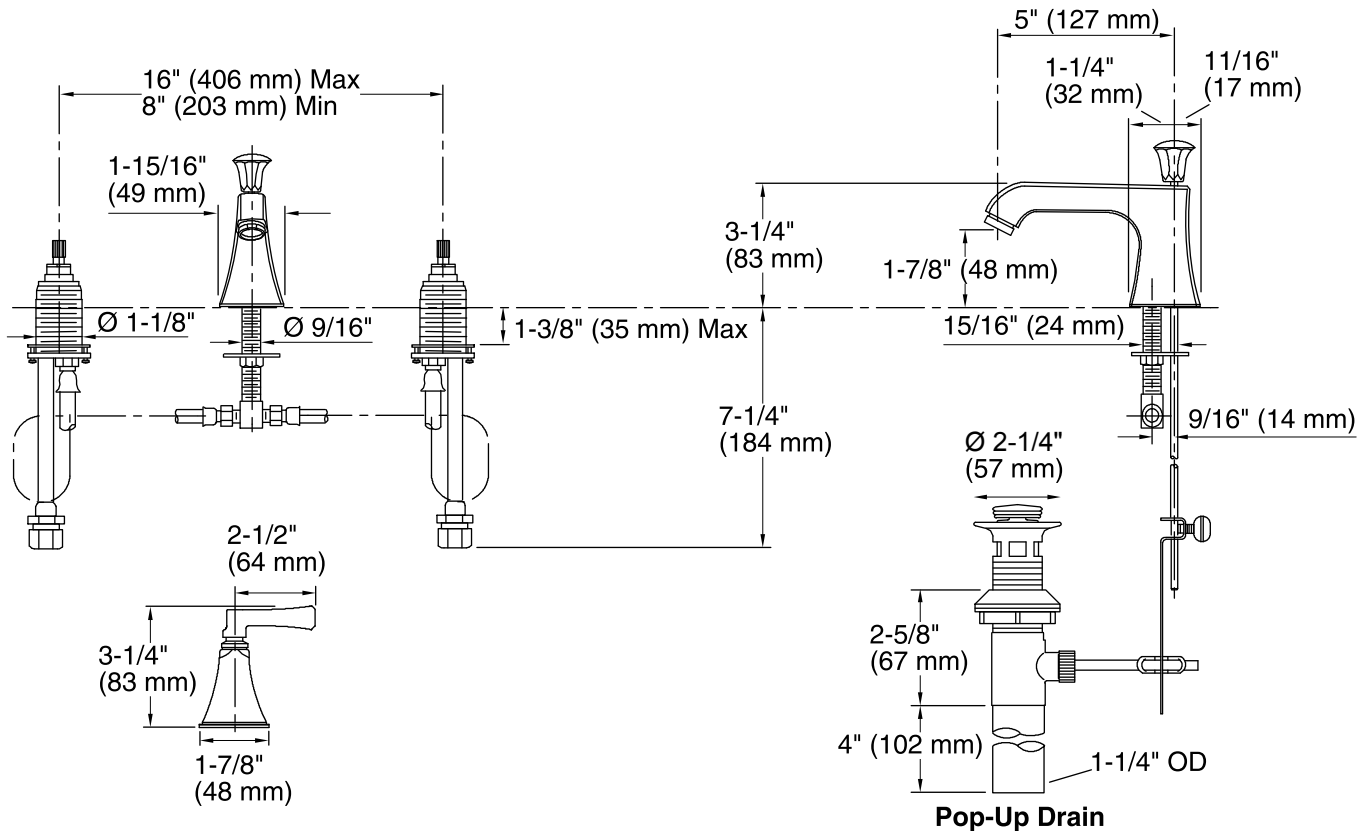

Technical Information

All product dimensions are nominal.

Faucet:

Flow rate: 1.2 gal/min (4.5 l/min)

Pressure: 60 psi (4.1 bar)

Drain included: Yes

Drain tailpiece included: Yes

Spout:

Spout reach: 5" (127 mm)

Notes

Install this product according to the installation guide.

ADA, OBC, CSA B651 compliant when installed to the specific requirements of these regulations.