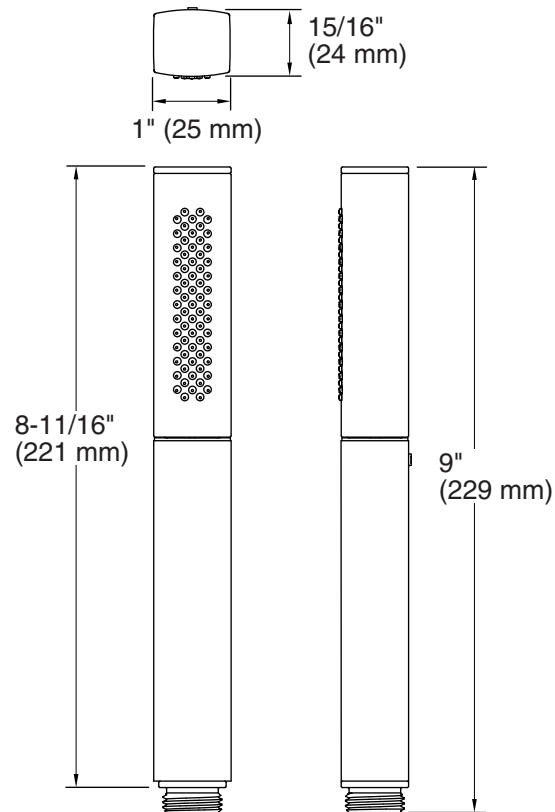

Features

- MasterClean™ sprayface features an easy-to-clean surface that withstands mineral buildup.
- Sprayface resists hard water buildup and is easy to clean.
- Handshower contains flow-regulating check valve for backflow prevention.
- 2.0 gpm (7.6 l/min) maximum flow rate.
- Requires K-8593 or K-9514 shower hose (sold separately).

Required Products/Accessories

- K-8593 72" Shower Hose
- K-9514 60" Shower Hose

Recommended Products/Accessories

- K-23723 Faucet cleaner

Codes/Standards

ASME A112.18.1/CSA B125.1
DOE - Energy Policy Act 1992
EPA WaterSense®

Technical Information

All product dimensions are nominal.

Handshower:

Rated maximum flow: 2 gal/min (7.6 l/min)

Notes

Install this product according to the installation guide.

Plumbing codes require an atmospheric vacuum breaker (such as Kohler Model K-9660) be installed in-line with handshowers. Please consult with local plumbing officials.

Note: Handshower contains flow regulating check valve for backflow prevention.