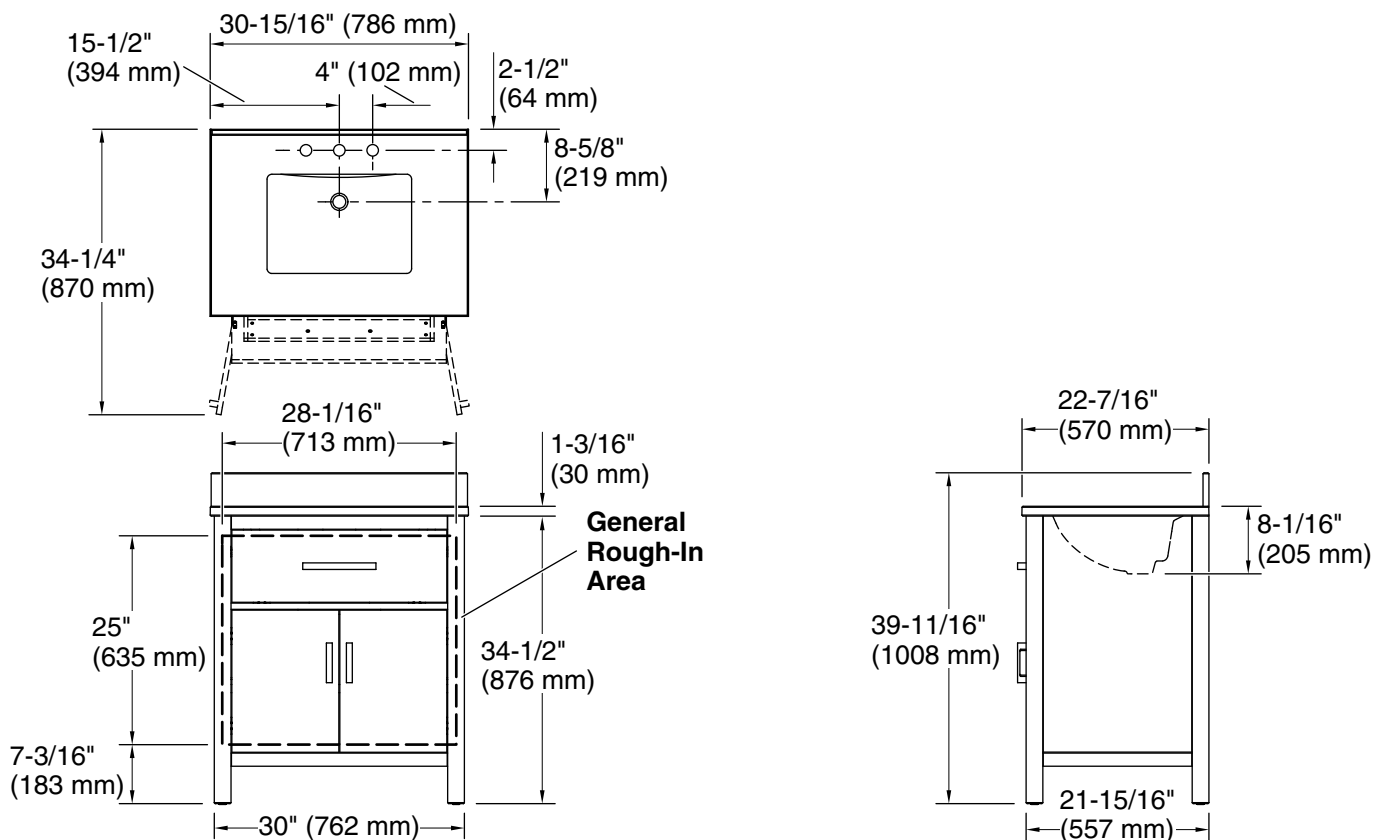

### Features

- Set includes cabinet, precut quartz vanity top, backsplash, sink, cabinet hardware
- Convenient tilt-down drawer for storing smaller, frequently-used items
- Three-way adjustable slow-close door hinges for easy cabinet access
- 20-1/2" (521 mm) cabinet interior provides ample storage space
- Finish-matched cabinet interior offers generous clearance for plumbing
- Vanity top has 8" (203 mm) widespread faucet holes; requires deck-mount faucet (sold separately)
- Brushed Nickel hardware included on White, Atmos Grey, and Black Oak vanities, and Matte Black hardware on Light Oak vanities.

### Technical Information

All product dimensions are nominal.